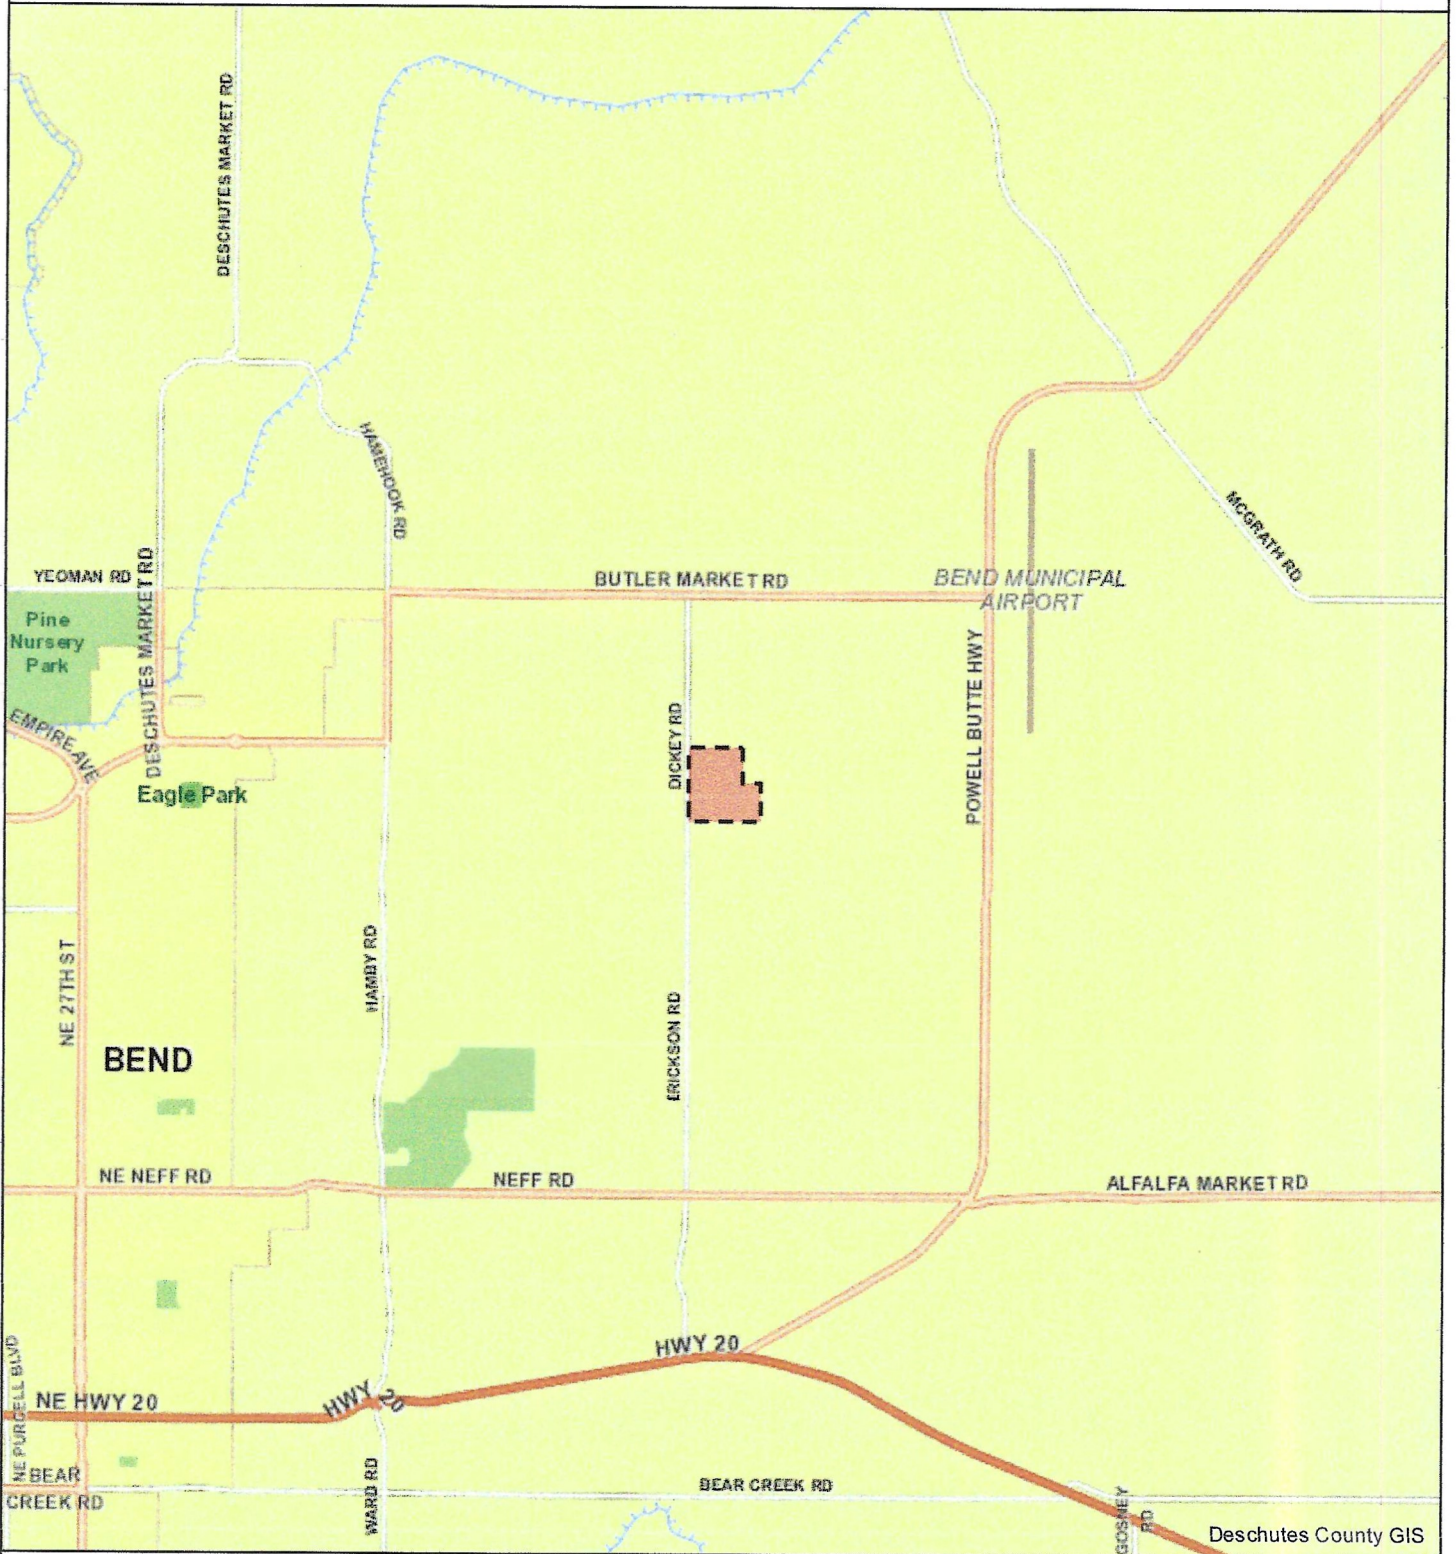

LYONS FAMILY TRUST

62920 Dickey Road

Source: Esri, Maxar, Earthstar Geographics, and the GIS User Community, Deschutes County GIS

Date: 4/25/2024

THIS MAP WAS PREPARED FOR
ASSESSMENT PURPOSE ONLY

12/11/2023

SECTION 19 T.17S. R.13E. W.M.
DESCHUTES COUNTY

1" = 400'

17 13 19

Cancelled Nos.
12
1307
1701
1704

17 13 19

Deschutes County Property Information - Dial

Road Map

Deschutes County GIS

Map and Taxlot: 1713190001400