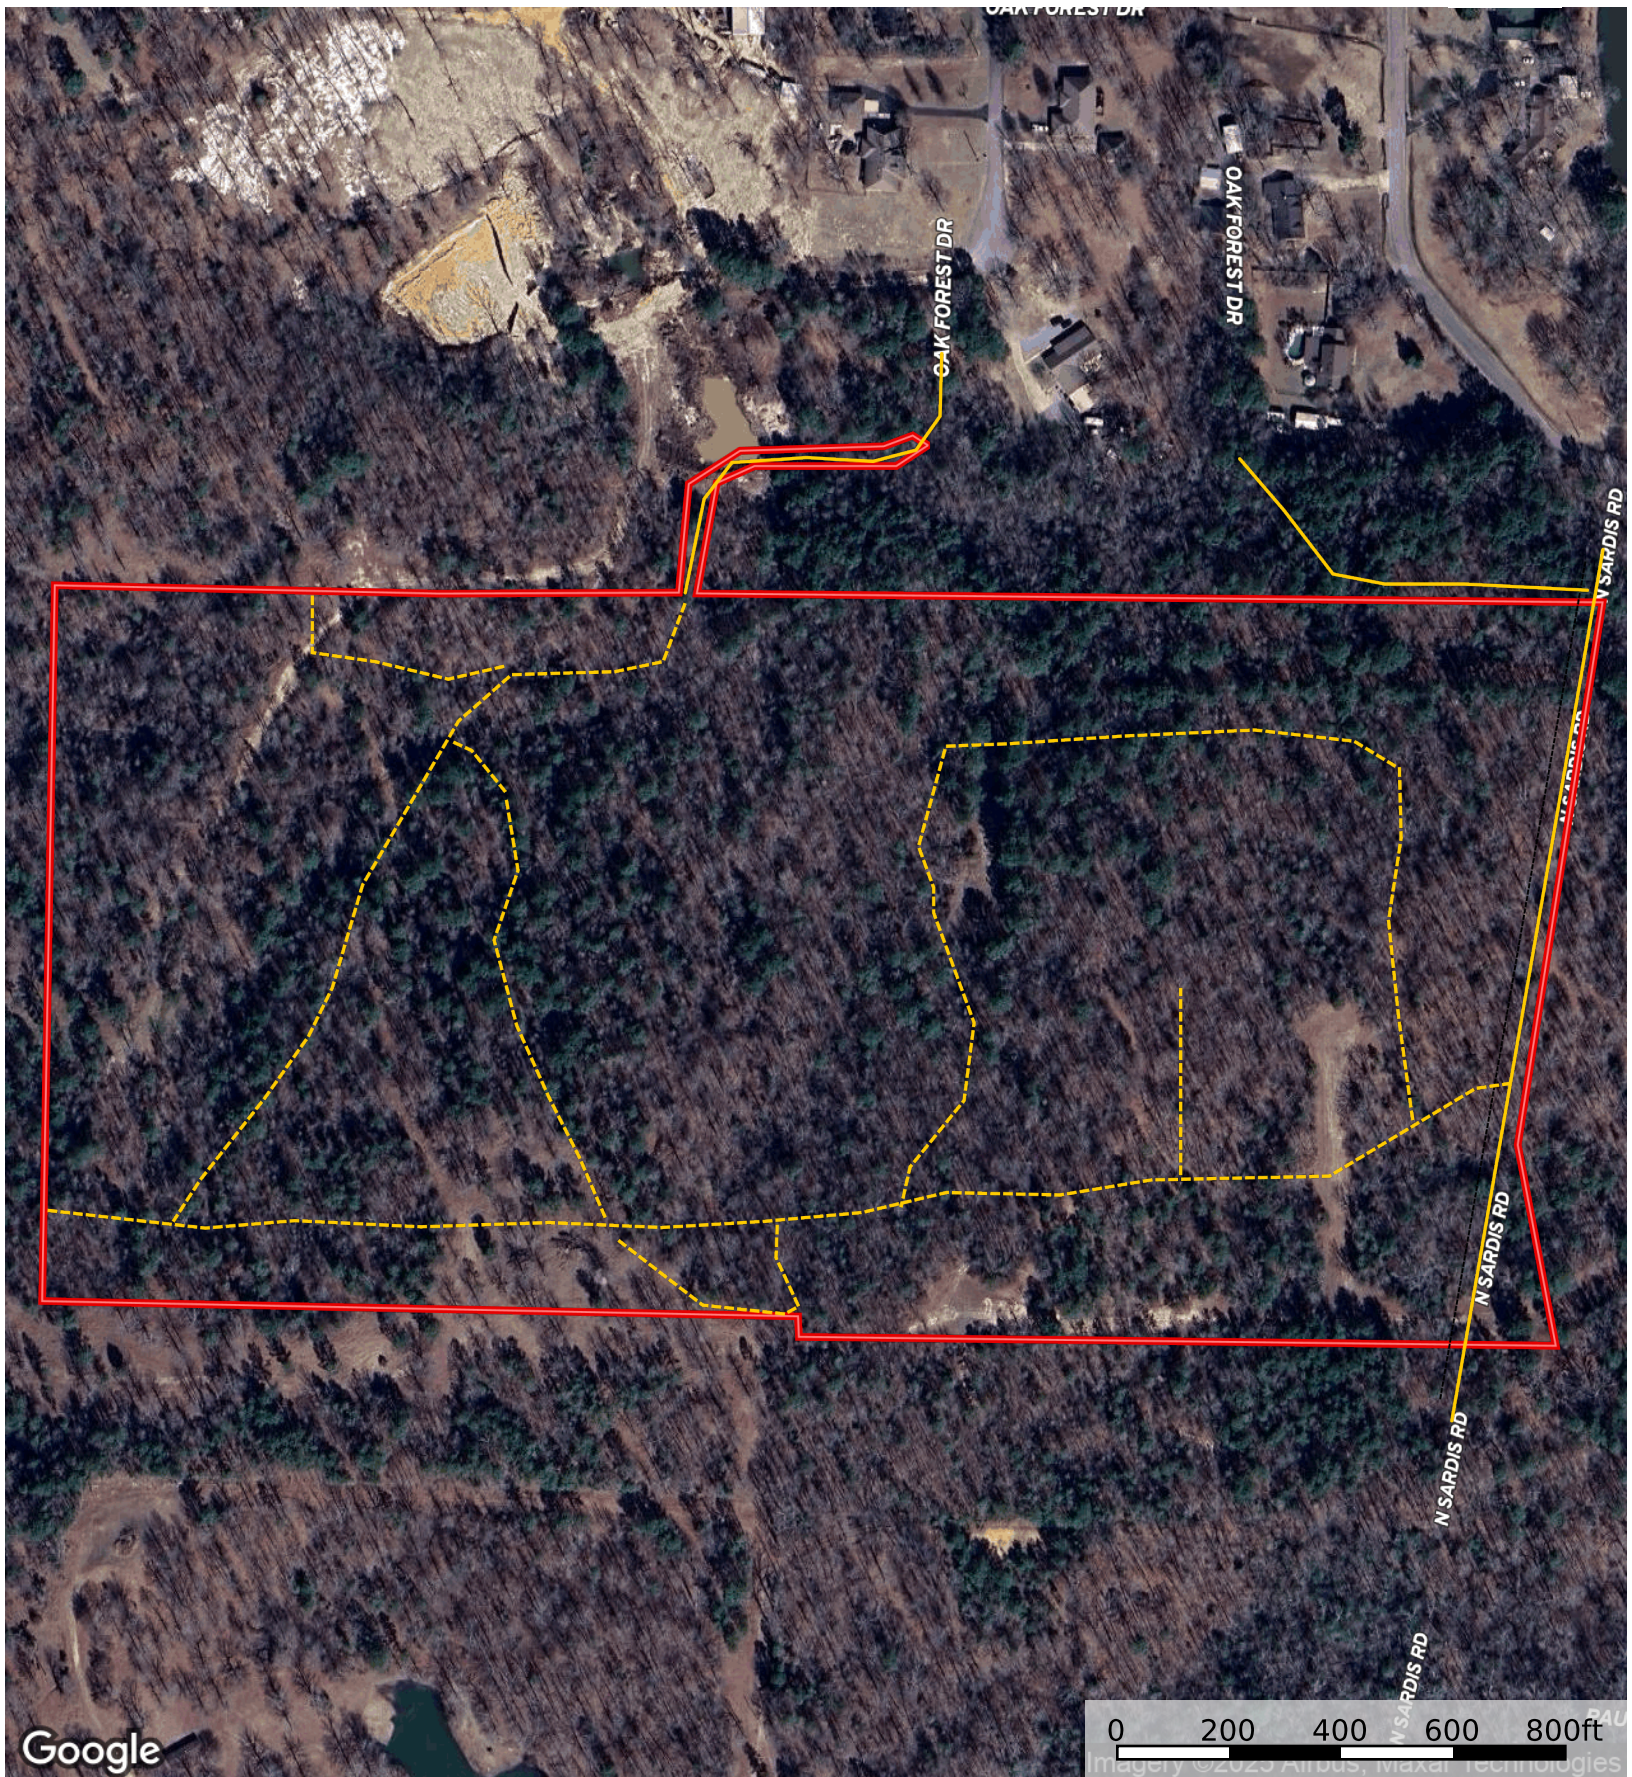

Esquire Development 5

Saline County, Arkansas, 81.33 AC +/-

Google

- Transmission Line
- Road / Trail
- Primary Road
- Boundary

Michael Clayton
P: 8708185418

mclayton@mossyoakproperties.com

819 LAKEWOOD RD

The information contained herein was obtained from sources deemed to be reliable. Land id™ Services makes no warranties or guarantees as to the completeness or accuracy thereof.