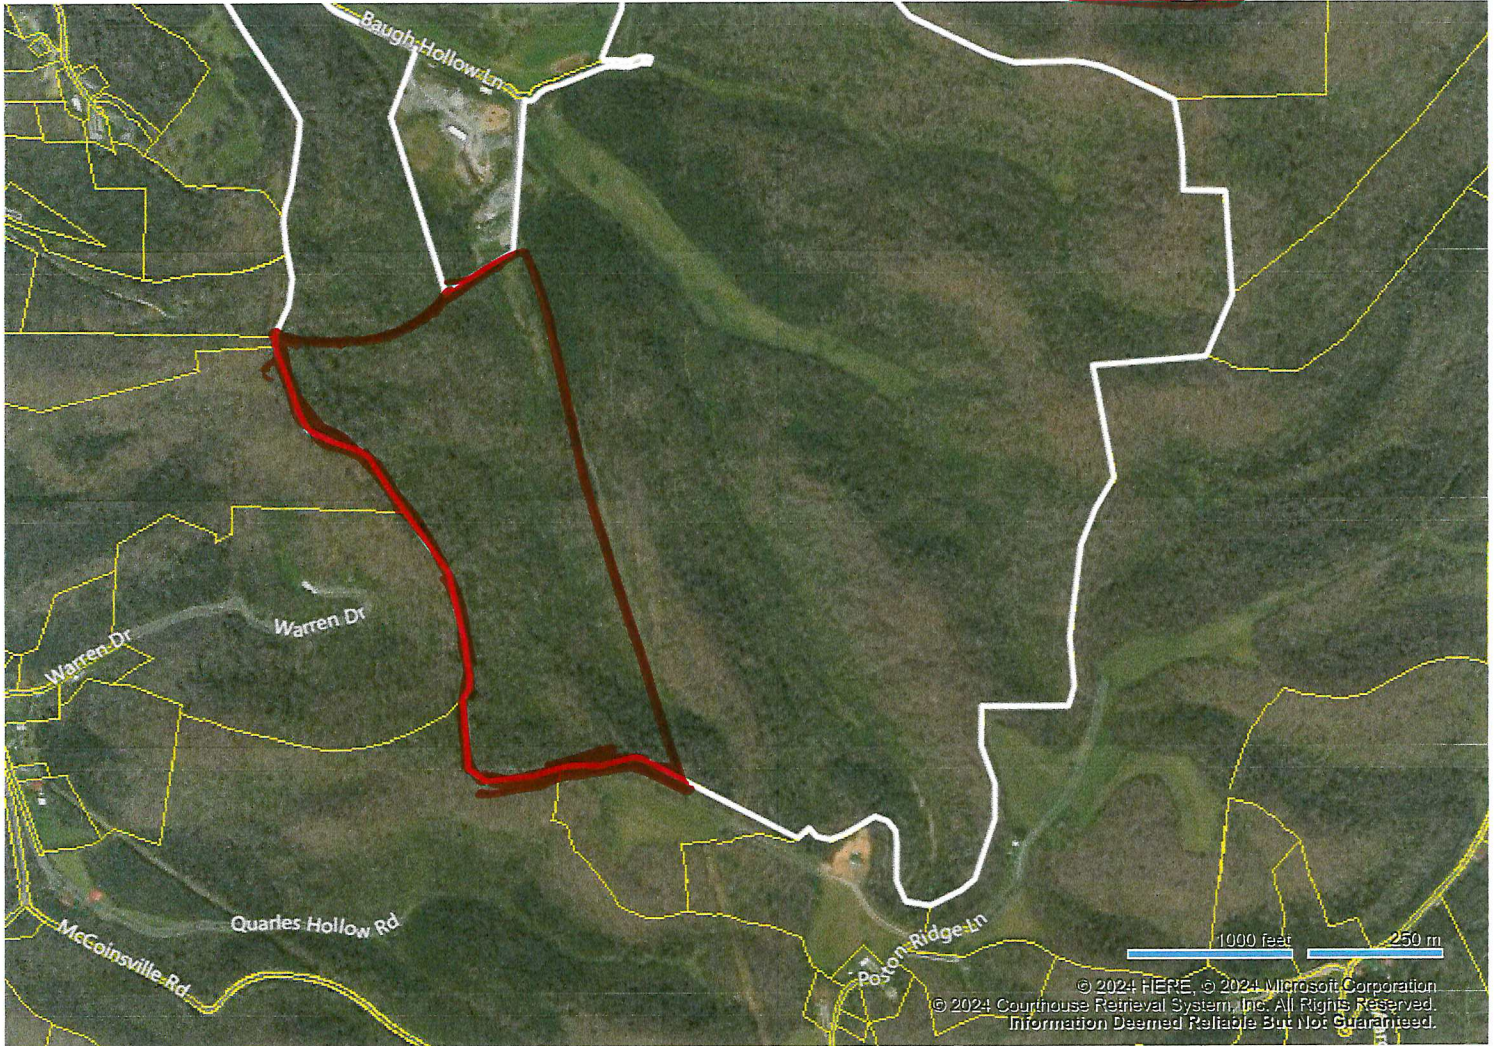

Debra Dodd  
No. 1 Quality Realty  
931-397-1660  
debradodd@no1qualityrealty.com

Map for Parcel Address: Baugh Hollow Ln TN Parcel ID: 051 007.00

© 2024 Courthouse Retrieval System, Inc. All Rights Reserved.  
Information Deemed Reliable But Not Guaranteed.

**Lot 6 - 90.63 AC**

Debra Dodd  
 No. 1 Quality Realty  
 931-397-1660  
 debradodd@no1qualityrealty.com

Map for Parcel Address Baugh Hollow Ln TN Parcel ID: 051 007.00

© 2024 Courthouse Retrieval System, Inc. All Rights Reserved.  
 Information Deemed Reliable But Not Guaranteed.

**90.93 Ac - Lot 6**

Debra Dodd  
No. 1 Quality Realty  
931-397-1660  
debradodd@no1qualityrealty.com

Map for Parcel Address: Baugh Hollow Ln TN Parcel ID: 051 007.00

**MLS Tax Suite™**  
Powered by CRS Data

© 2024 Courthouse Retrieval System, Inc. All Rights Reserved.  
Information Deemed Reliable But Not Guaranteed.

90.93 AC Lot 6  
Neighbor Hood Map