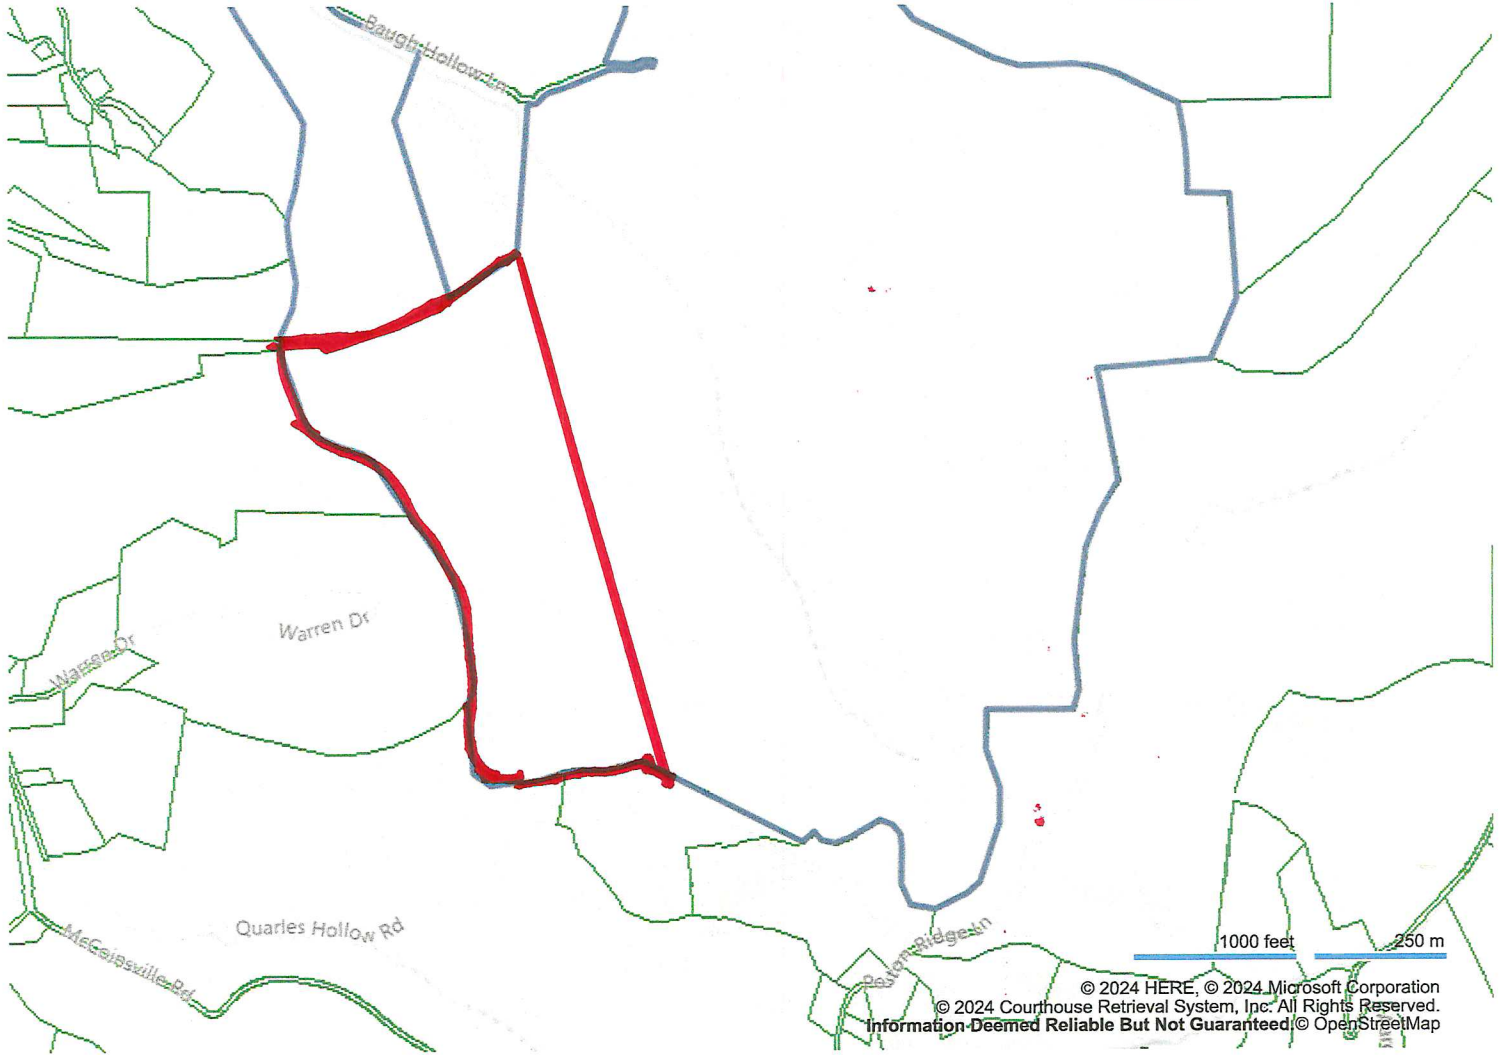

Debra Dodd  
No. 1 Quality Realty  
931-397-1660  
debradodd@no1qualityrealty.com

Map for Parcel Address: Baugh Hollow Ln TN Parcel ID: 051 007.00

© 2024 Courthouse Retrieval System, Inc. All Rights Reserved.  
Information Deemed Reliable But Not Guaranteed.

**Lot 6 - 90.63 AC**

Debra Dodd  
 No. 1 Quality Realty  
 931-397-1660  
 debradodd@no1qualityrealty.com

Map for Parcel Address Baugh Hollow Ln TN Parcel ID: 051 007.00

© 2024 Courthouse Retrieval System, Inc. All Rights Reserved.  
 Information Deemed Reliable But Not Guaranteed.

**90.93 Ac - Lot 6**

Debra Dodd  
No. 1 Quality Realty  
931-397-1660  
debradodd@no1qualityrealty.com

Map for Parcel Address: Baugh Hollow Ln TN Parcel ID: 051 007.00

**MLS Tax Suite™**  
Powered by CRS Data

© 2024 Courthouse Retrieval System, Inc. All Rights Reserved.  
Information Deemed Reliable But Not Guaranteed.

90.93 AC Lot 6  
Neighbor Hood Map