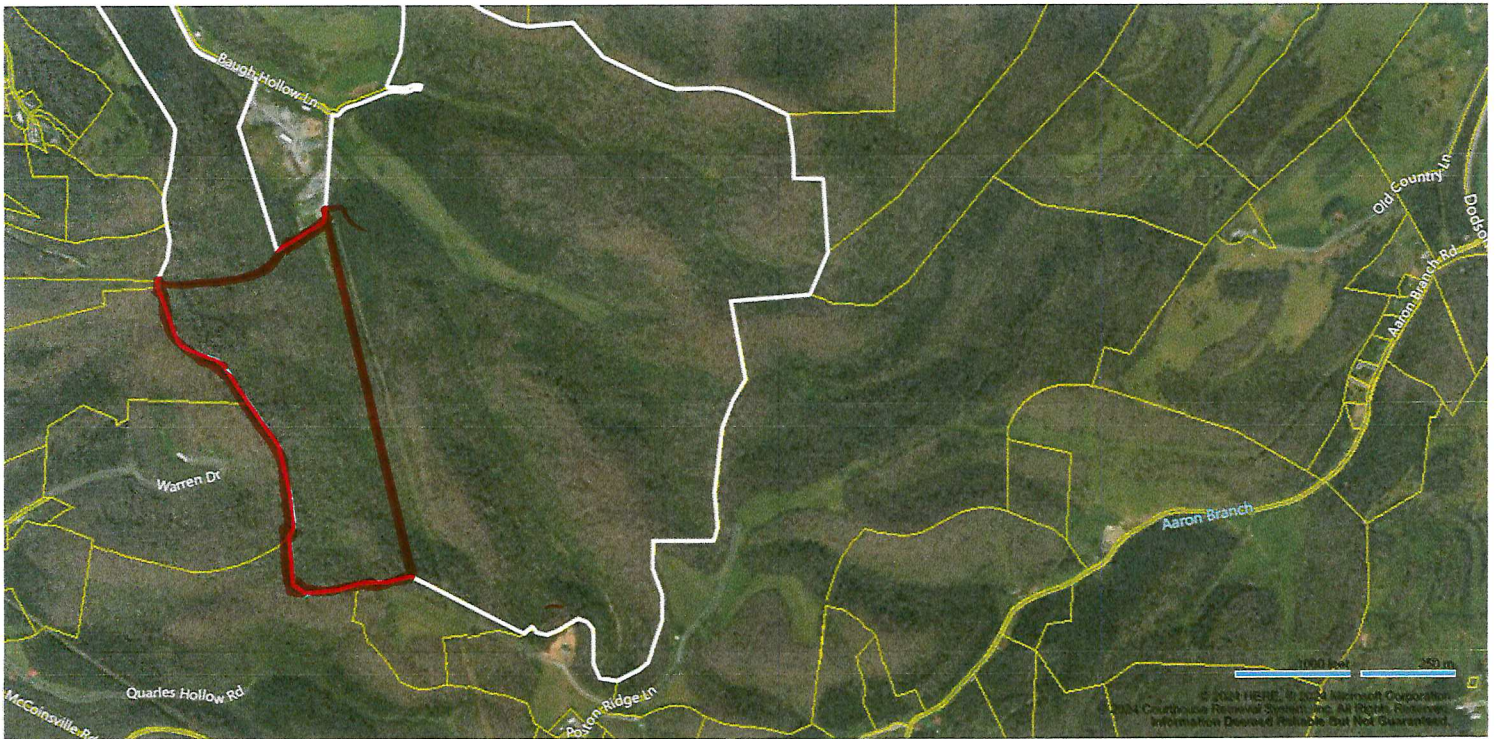

**Lot 6 - 90.63 AC**

Debra Dodd  
 No. 1 Quality Realty  
 931-397-1660  
 debradodd@no1qualityrealty.com

Map for Parcel Address Baugh Hollow Ln TN Parcel ID: 051 007.00

© 2024 Courthouse Retrieval System, Inc. All Rights Reserved.  
 Information Deemed Reliable But Not Guaranteed.

**90.93 Ac - Lot 6**

Debra Dodd  
No. 1 Quality Realty  
931-397-1660  
debradodd@no1qualityrealty.com

Map for Parcel Address: Baugh Hollow Ln TN Parcel ID: 051 007.00

**MLS Tax Suite™**  
Powered by CRS Data

© 2024 Courthouse Retrieval System, Inc. All Rights Reserved.  
Information Deemed Reliable But Not Guaranteed.

90.93 AC Lot 6  
Neighbor Hood Map