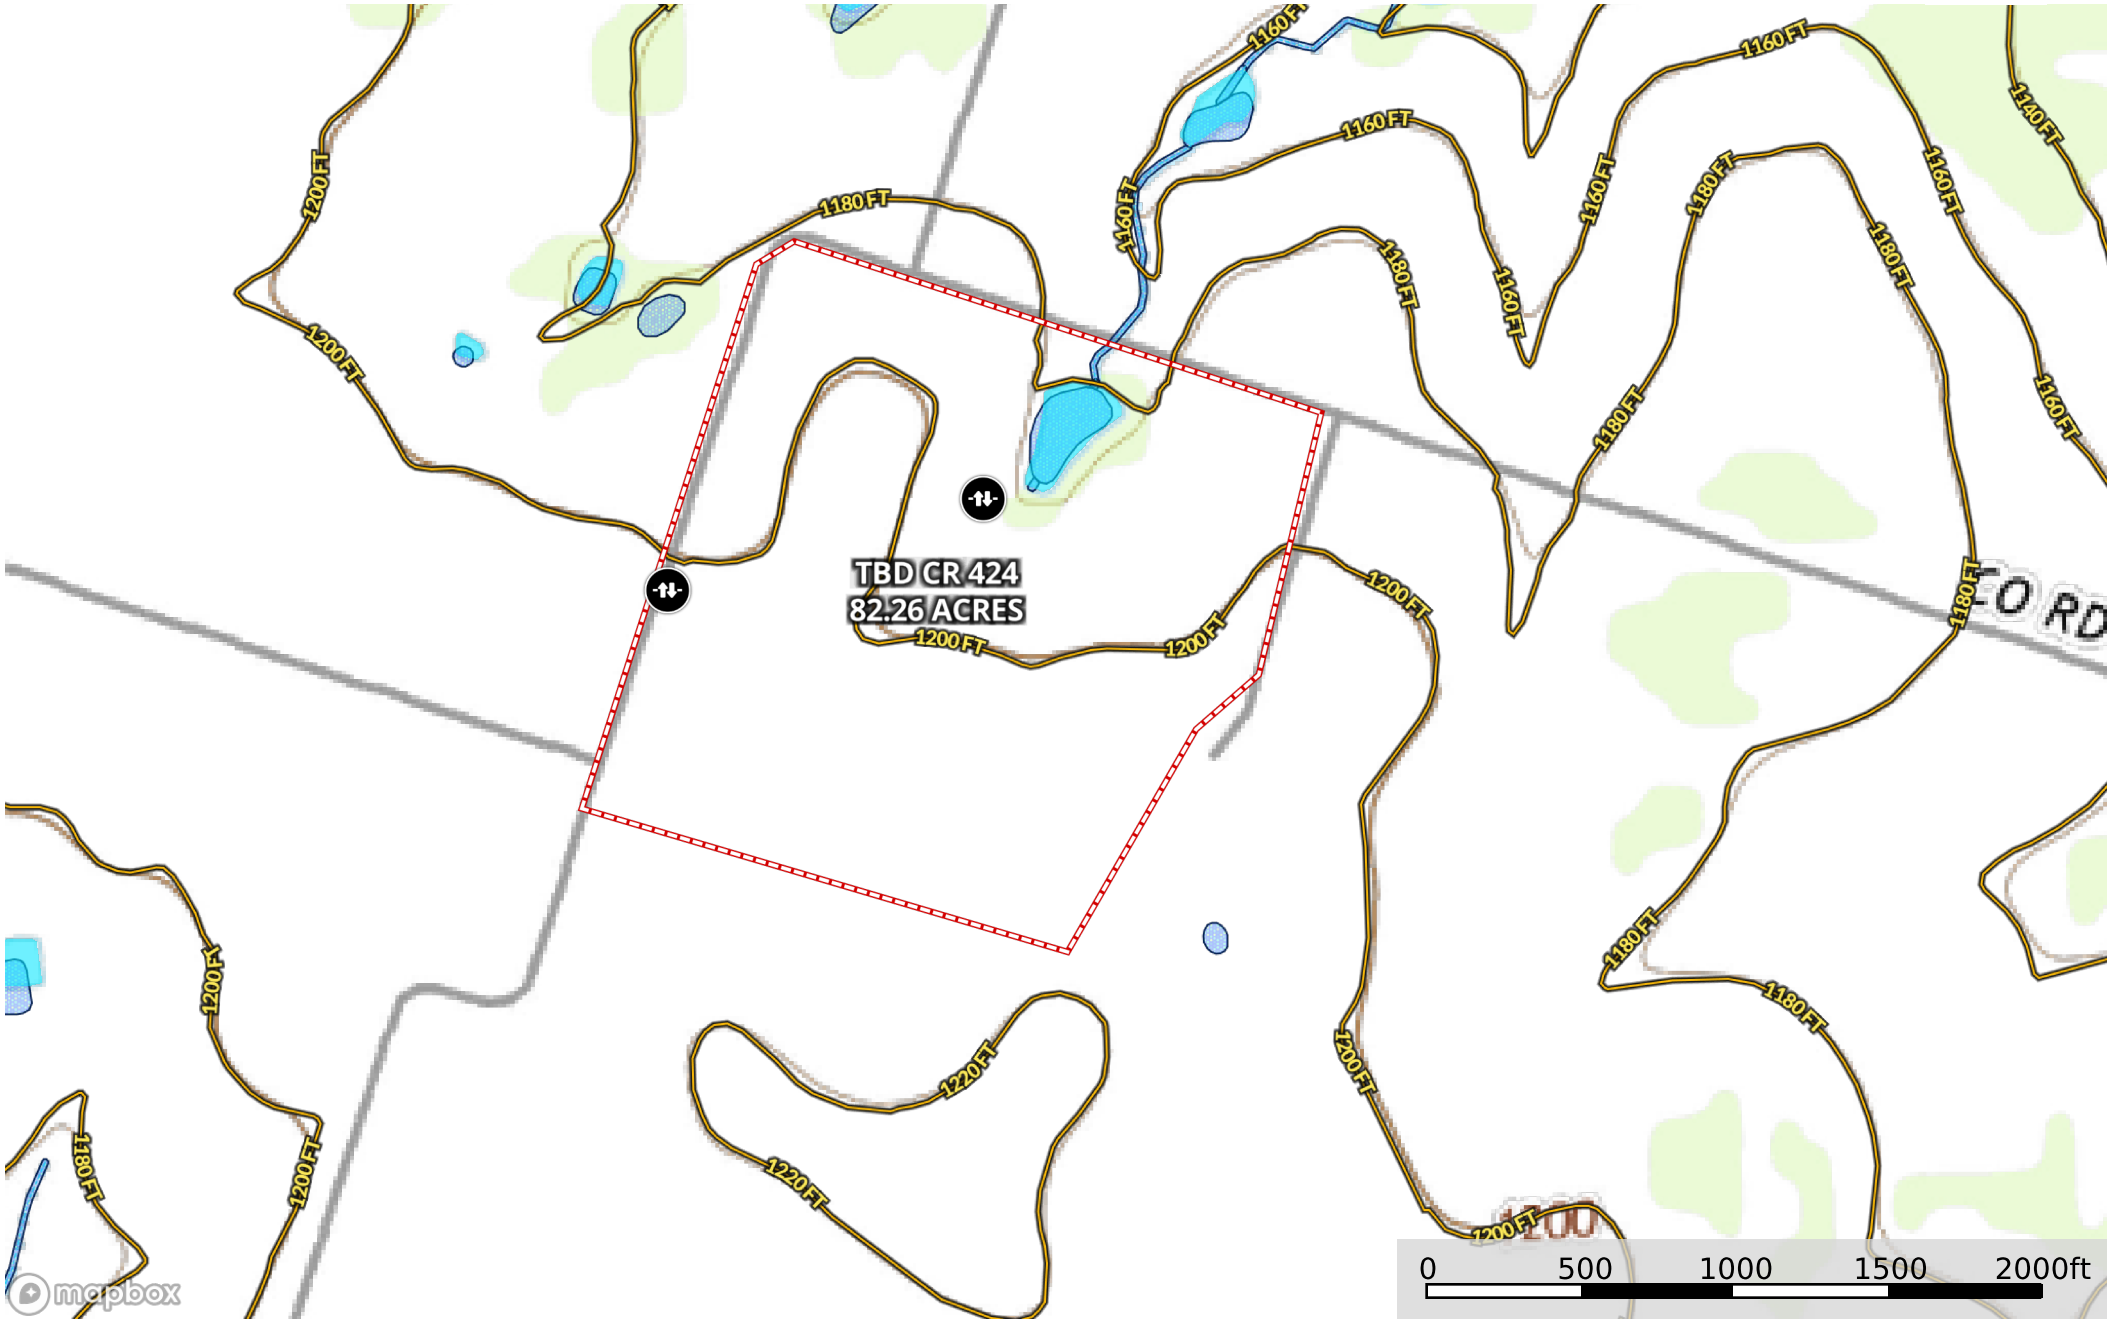

Seale - TBD CR 424 82.26 Acres

Hamilton County, Texas, 82.26 AC +/-

- Windmill
- Gate
- Boundary
- Wetlands
- Riparian
- Stream, Intermittent
- River/Creek
- Water Body