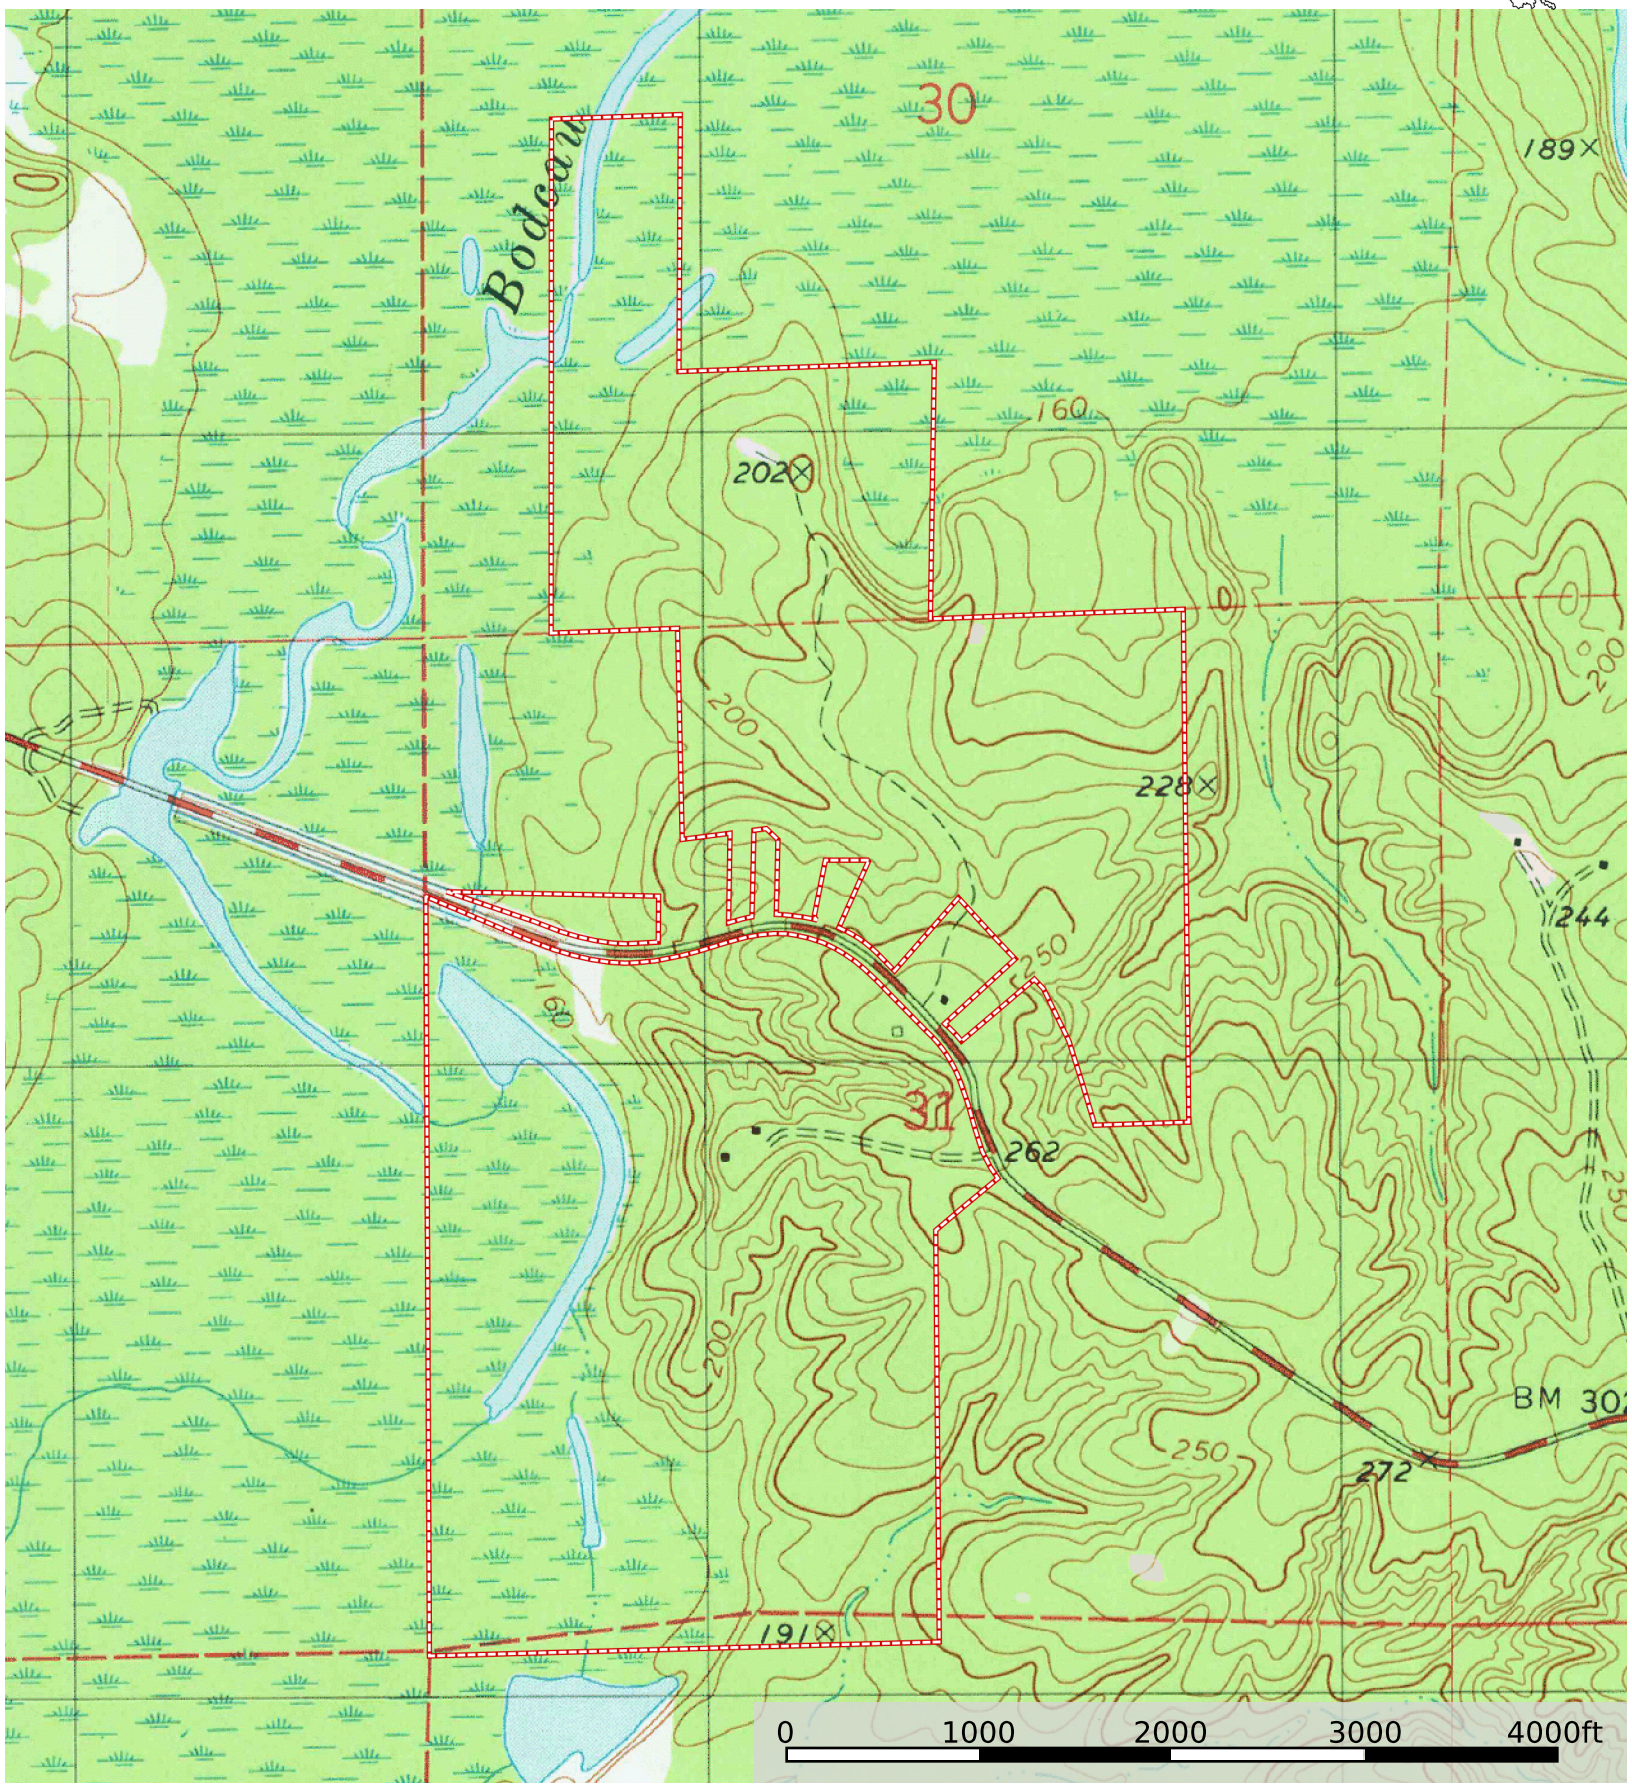

Bodcau Bluffs of East Bossier Parish

Bossier Parish, Louisiana, 418 AC +/-

Boundary