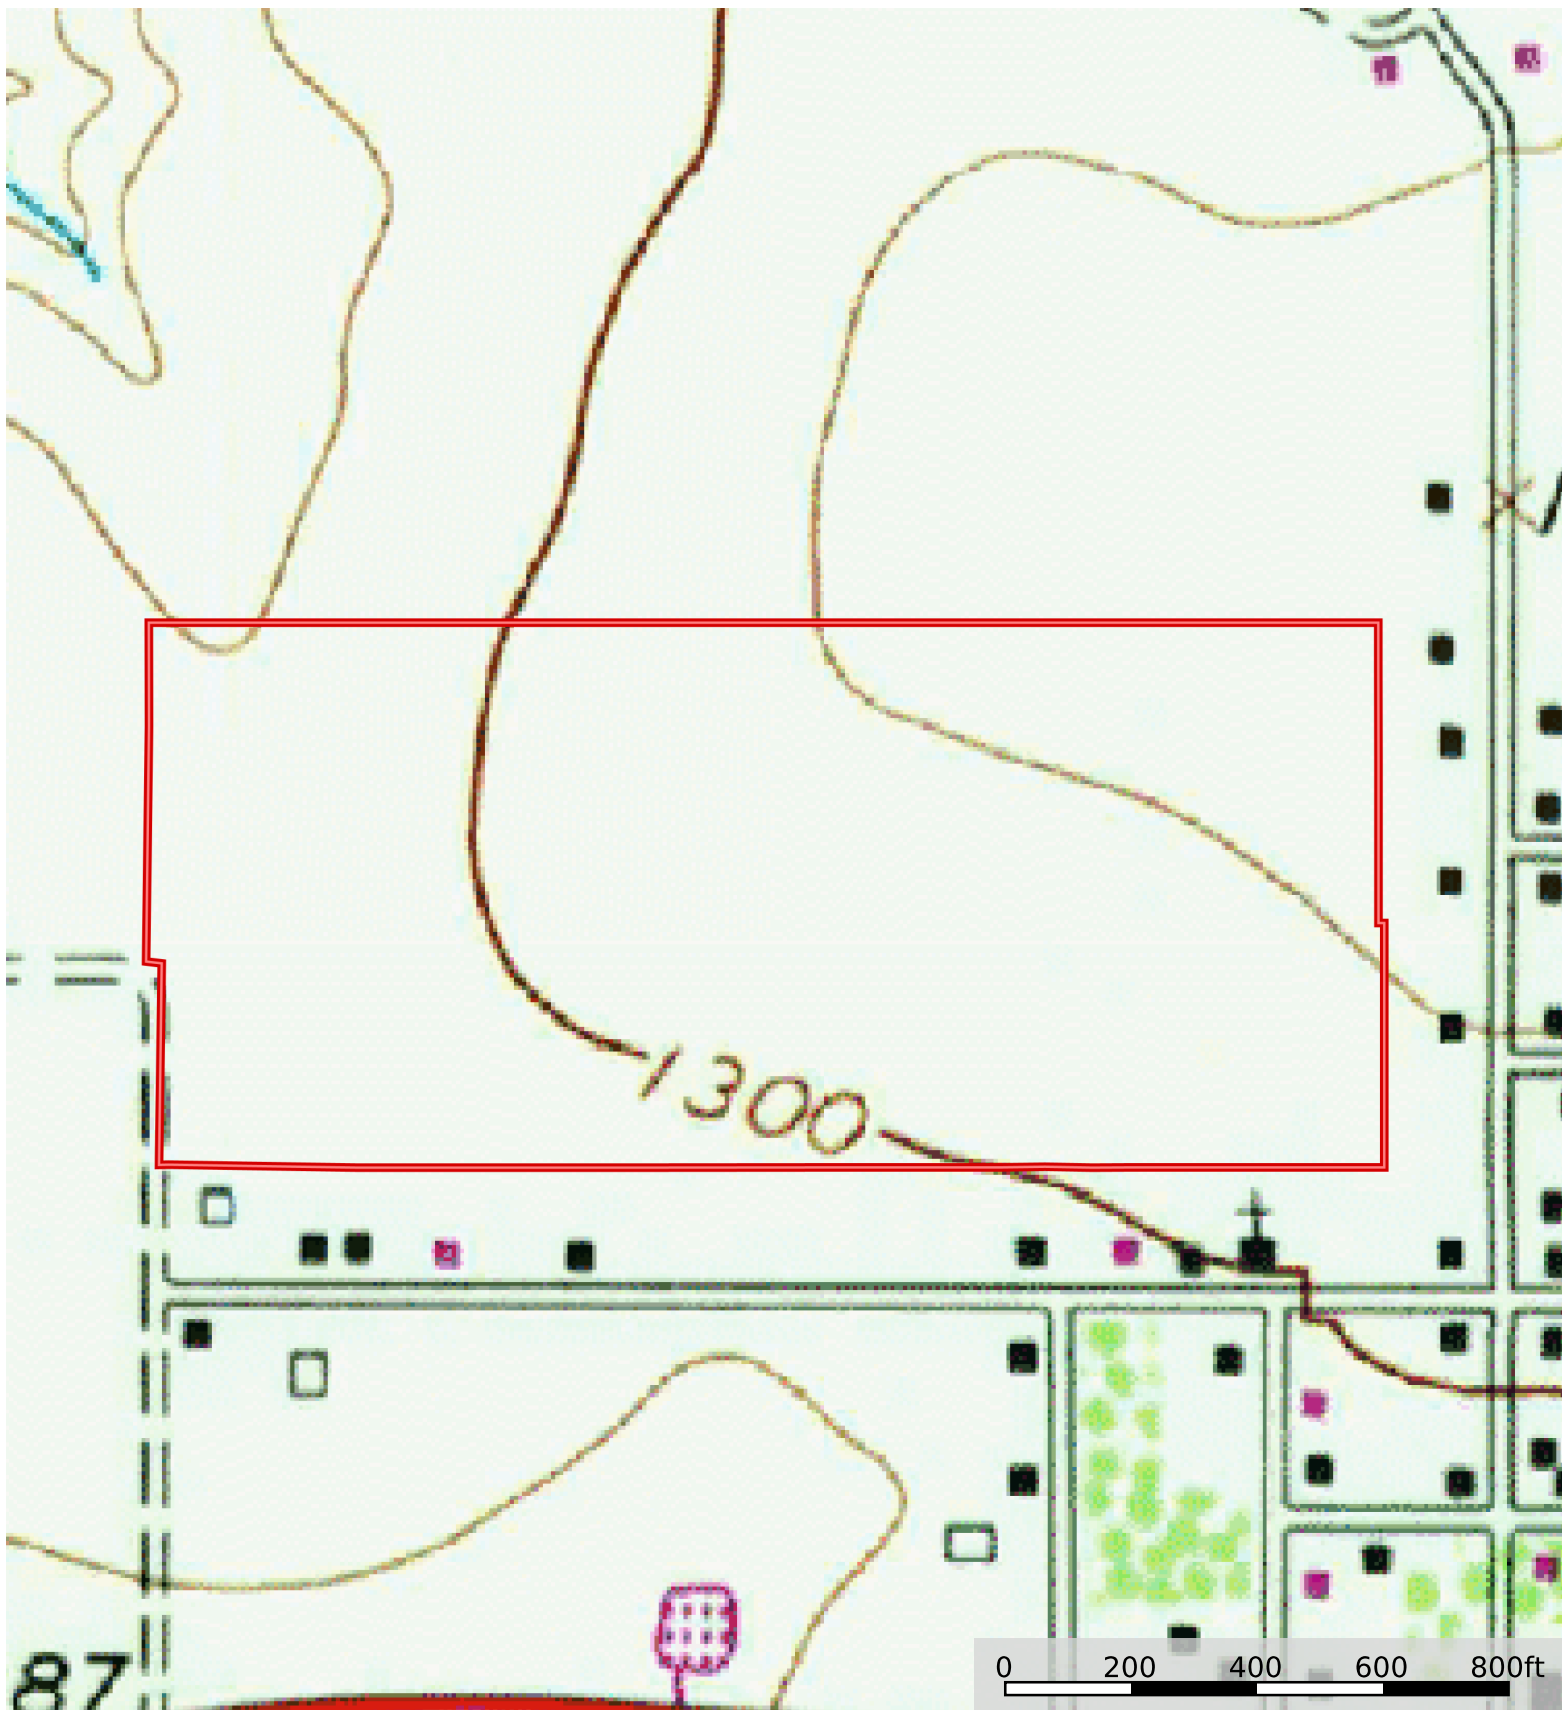

Double M Ranch

Young County, Texas, 38.68 AC +/-

Boundary 1