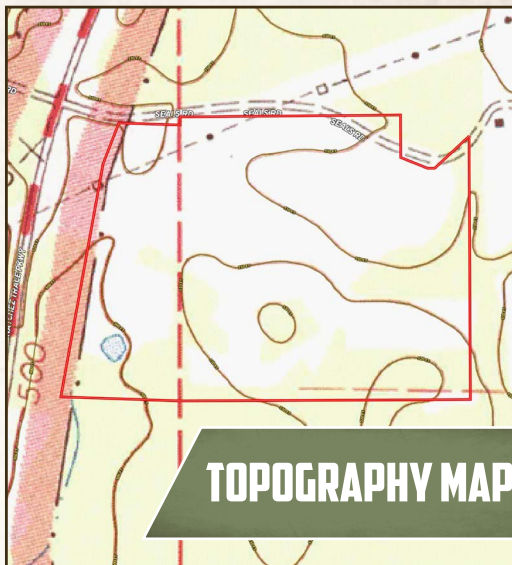

TOPOGRAPHY MAP