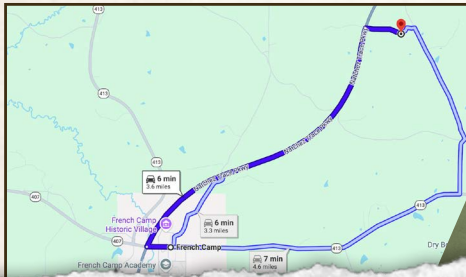

51.5± ACRES

CHOCTAW COUNTY, MISSISSIPPI

land id. LINK