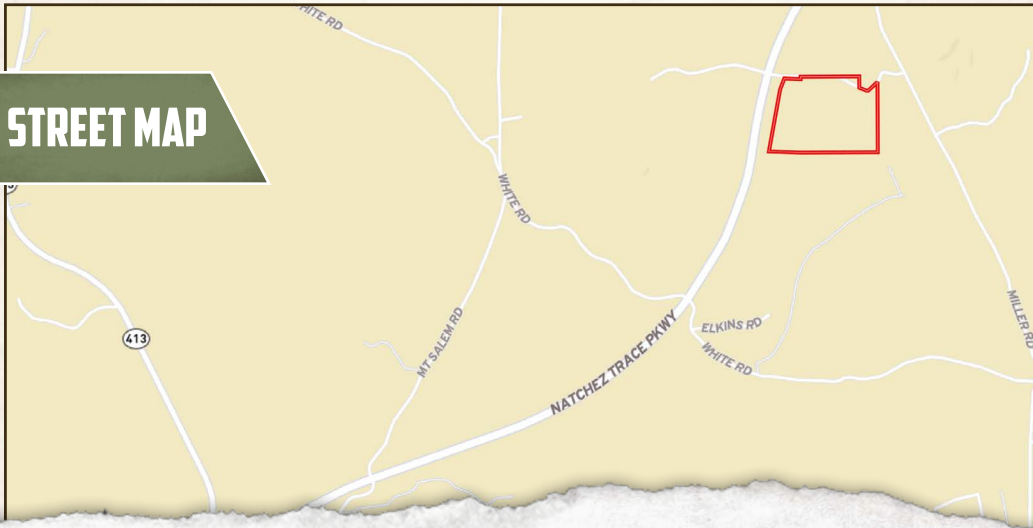

51.5± ACRES

CHOCTAW COUNTY, MISSISSIPPI

STREET MAP

SMALLTOWN
HUNTING PROPERTIES
& REAL ESTATE^{SM}

ADAM HESTER, ALC

PARTNER | COO

ASSOCIATE BROKER | MS, LA

C: 601-506-5058

O: 769-888-2522

adam@smalltownproperties.com

4848 Main St. - Flora, MS 39071

smalltownproperties.com

/20,000+ Followers