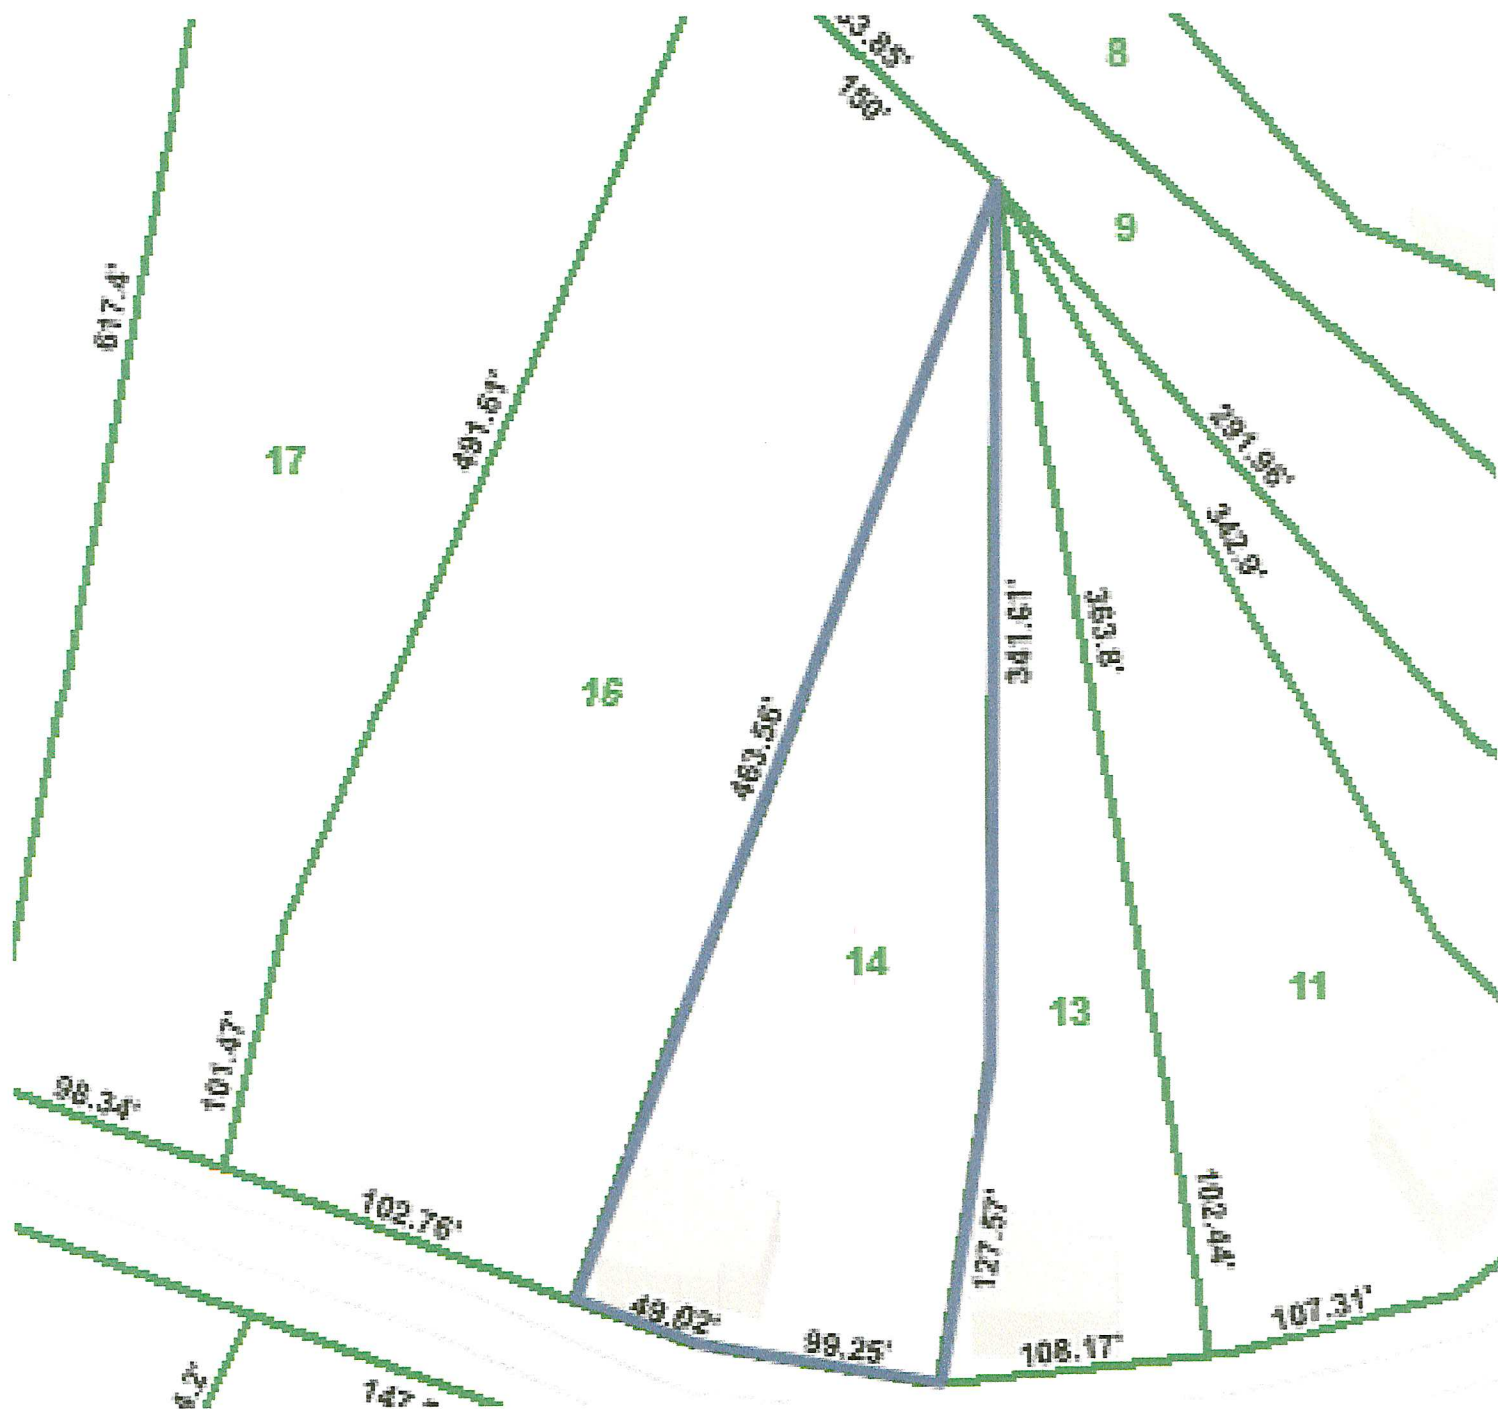

Debra Dodd
No. 1 Quality Realty
931-397-1660
debradodd@no1qualityrealty.com

MLS Tax Suite™ Powered by CRS Data

Map for Parcel Address: 140 Eagle Creek Rd Monroe, TN 38573-4153 Parcel ID: 051H A 014.00

Debra Dodd
No. 1 Quality Realty
931-397-1660
debradodd@no1qualityrealty.com

MLS Tax SuiteTM

Powered by CRS Data

Map for Parcel Address: 140 Eagle Creek Rd Monroe, TN 38573-4153 Parcel ID: 051H A 014.00

Debra Dodd
No. 1 Quality Realty
931-397-1660
debradodd@no1qualityrealty.com

 **MLS Tax Suite**TM
Powered by CRS Data

Map for Parcel Address: 140 Eagle Creek Rd Monroe, TN 38573-4153 Parcel
ID: 051H A 014.00

Debra Dodd
No. 1 Quality Realty
931-397-1660
debradodd@no1qualityrealty.com

Map for Parcel Address: 140 Eagle Creek Rd Monroe, TN 38573-4153 Parcel ID: 051HA 014.00