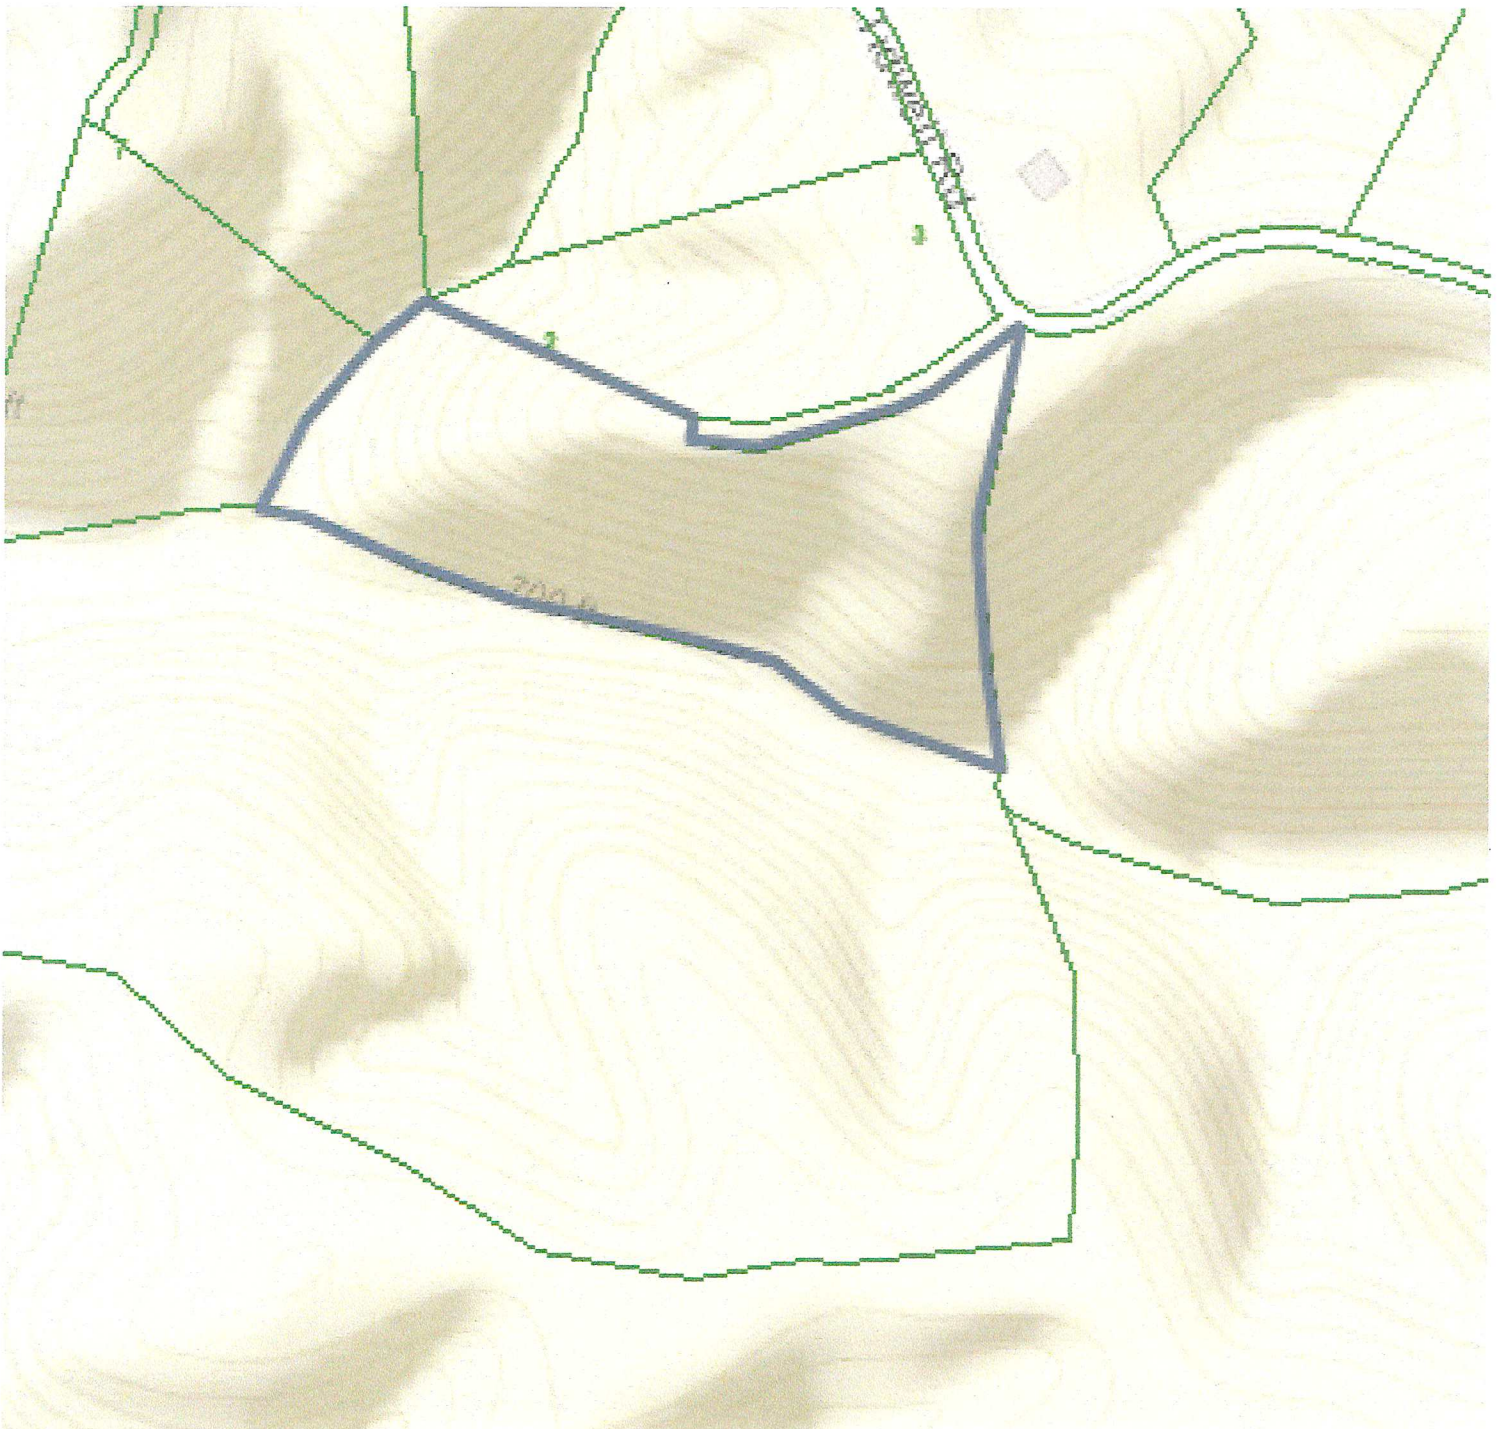

Debra Dodd
No. 1 Quality Realty
931-397-1660
debradodd@no1qualityrealty.com

Map for Parcel Address: Western Way TN Parcel ID: 087 003.34

 **MLS Tax Suite**TM
Powered by CRS Data

© 2024 Courthouse Retrieval System, Inc. All Rights Reserved.
Information Deemed Reliable But Not Guaranteed.

Debra Dodd
No. 1 Quality Realty
931-397-1660
debradodd@no1qualityrealty.com

Map for Parcel Address: Western Way TN Parcel ID: 087 003.34

Debra Dodd
No. 1 Quality Realty
931-397-1660
debradodd@no1qualityrealty.com

Map for Parcel Address: Western Way TN Parcel ID: 087 003.34

© 2024 Courthouse Retrieval System, Inc. All Rights Reserved.
Information Deemed Reliable But Not Guaranteed.