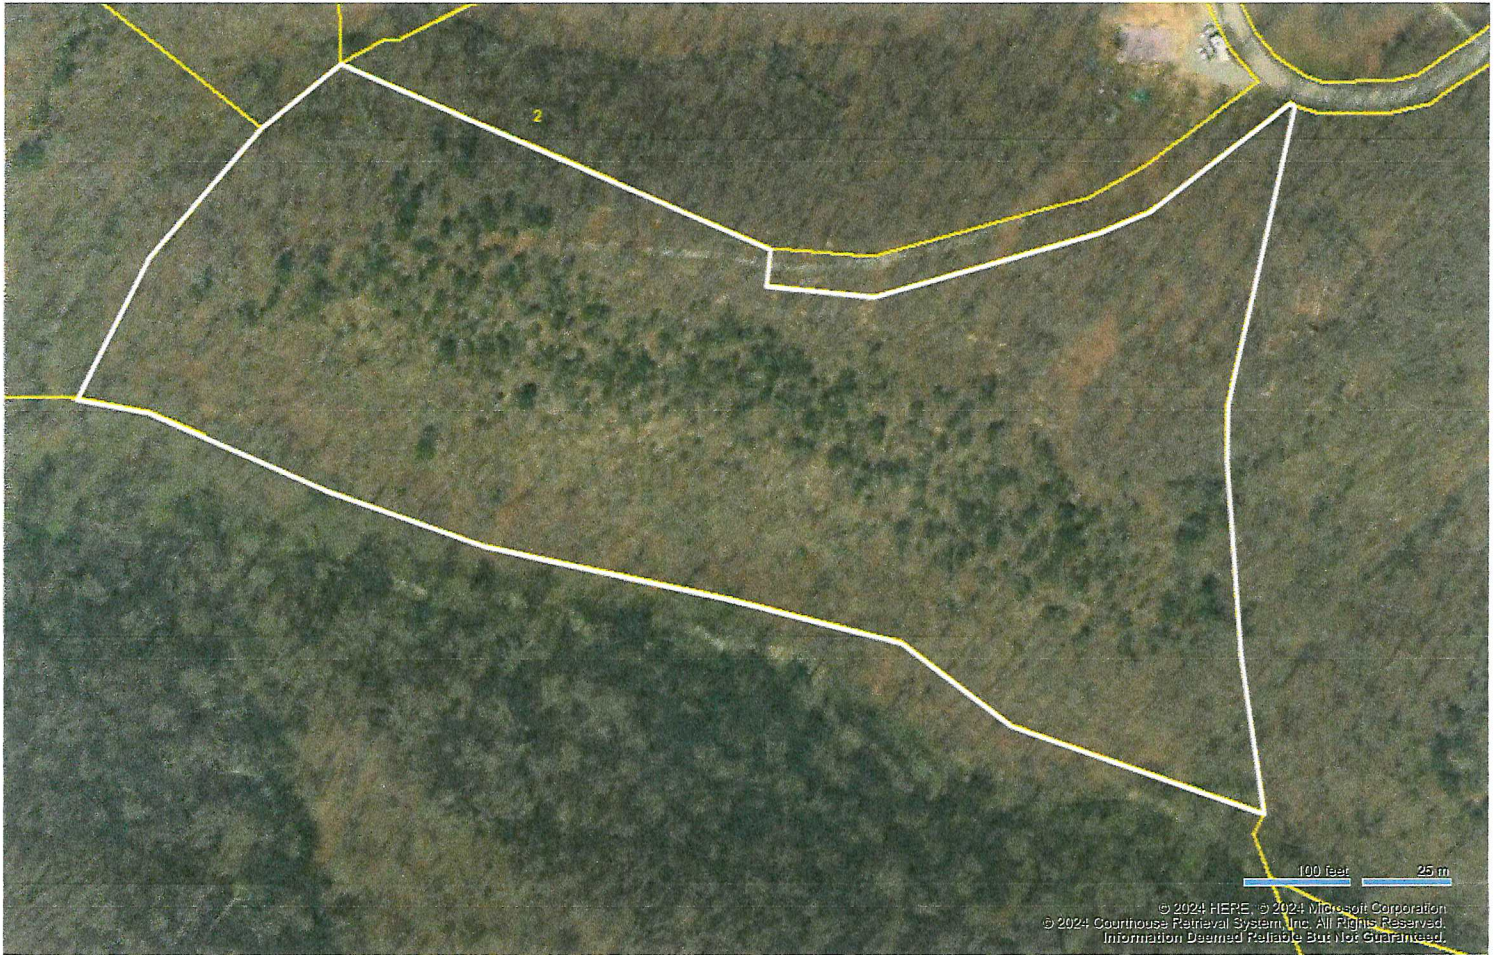

Debra Dodd
No. 1 Quality Realty
931-397-1660
debradodd@no1qualityrealty.com

Map for Parcel Address: Western Way TN Parcel ID: 087 003.34

 **MLS Tax Suite**TM
Powered by CRS Data

© 2024 Courthouse Retrieval System, Inc. All Rights Reserved.
Information Deemed Reliable But Not Guaranteed.

Debra Dodd
No. 1 Quality Realty
931-397-1660
debradodd@no1qualityrealty.com

Map for Parcel Address: Western Way TN Parcel ID: 087 003.34

Debra Dodd
No. 1 Quality Realty
931-397-1660
debradodd@no1qualityrealty.com

Map for Parcel Address: Western Way TN Parcel ID: 087 003.34

© 2024 Courthouse Retrieval System, Inc. All Rights Reserved.
Information Deemed Reliable But Not Guaranteed.