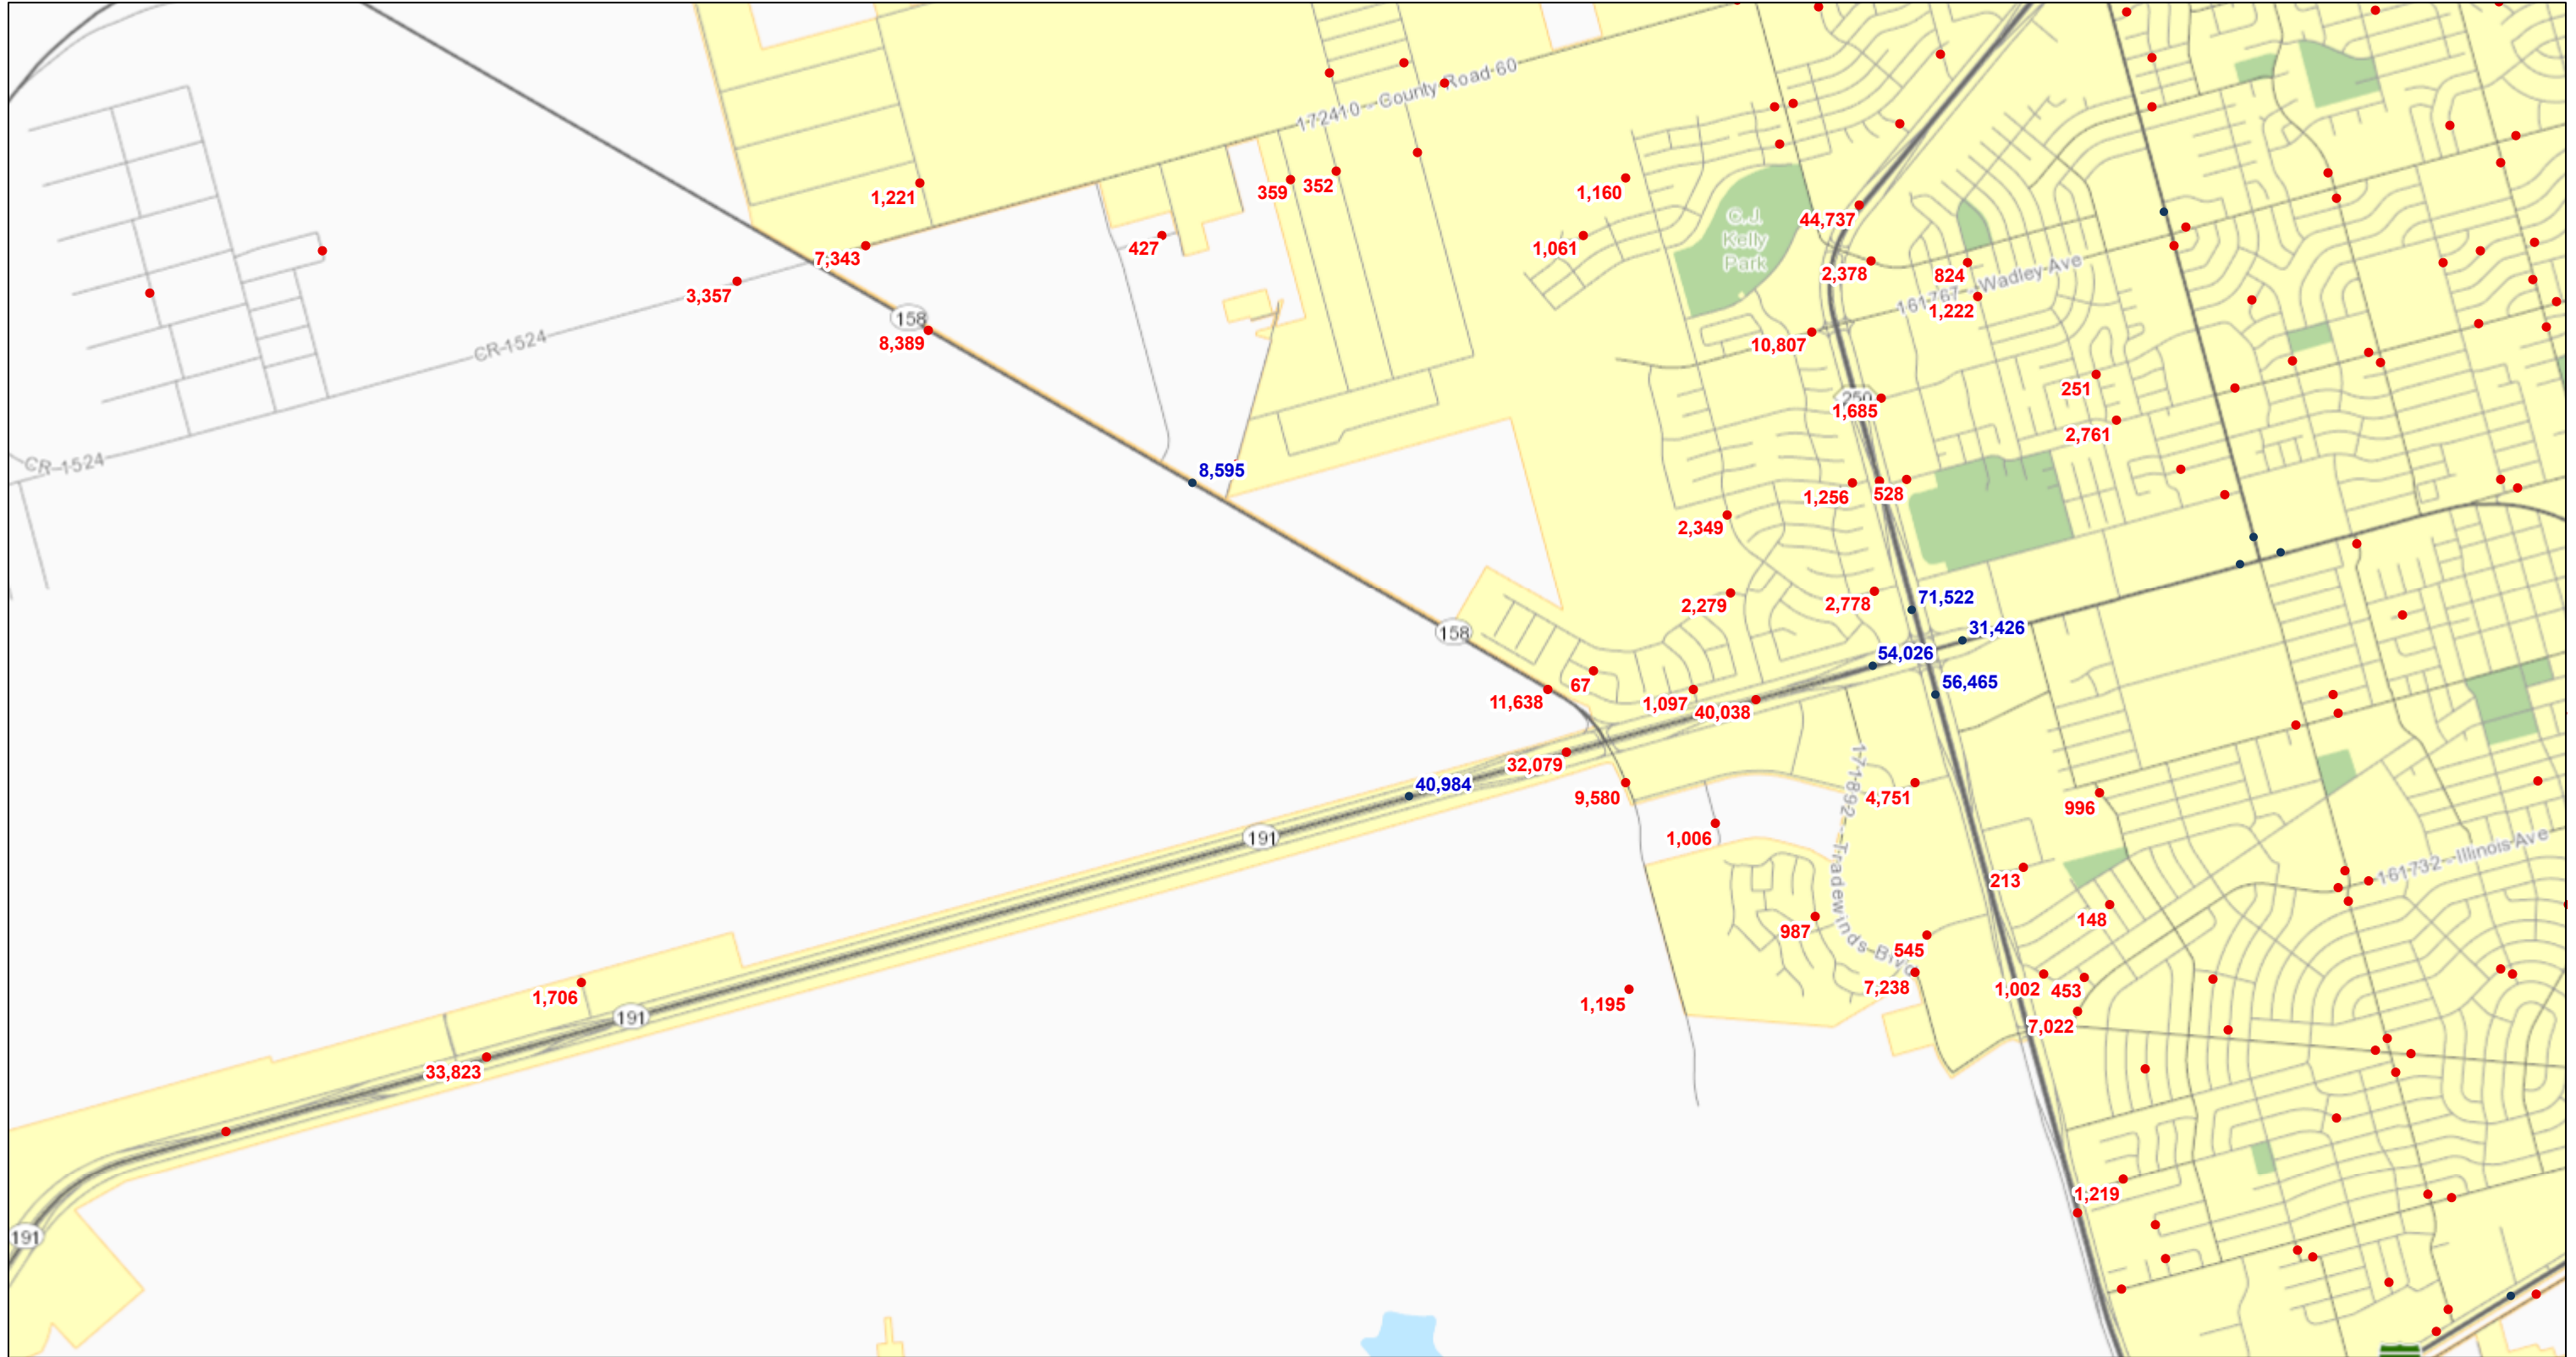

ArcGIS Web Map

2/26/2020, 1:29:57 PM

- AADT Annuals
- AADT Urbans

1:36,112

Esri, HERE, Garmin, (c) OpenStreetMap contributors, and the GIS user community
TxDOT - TPP