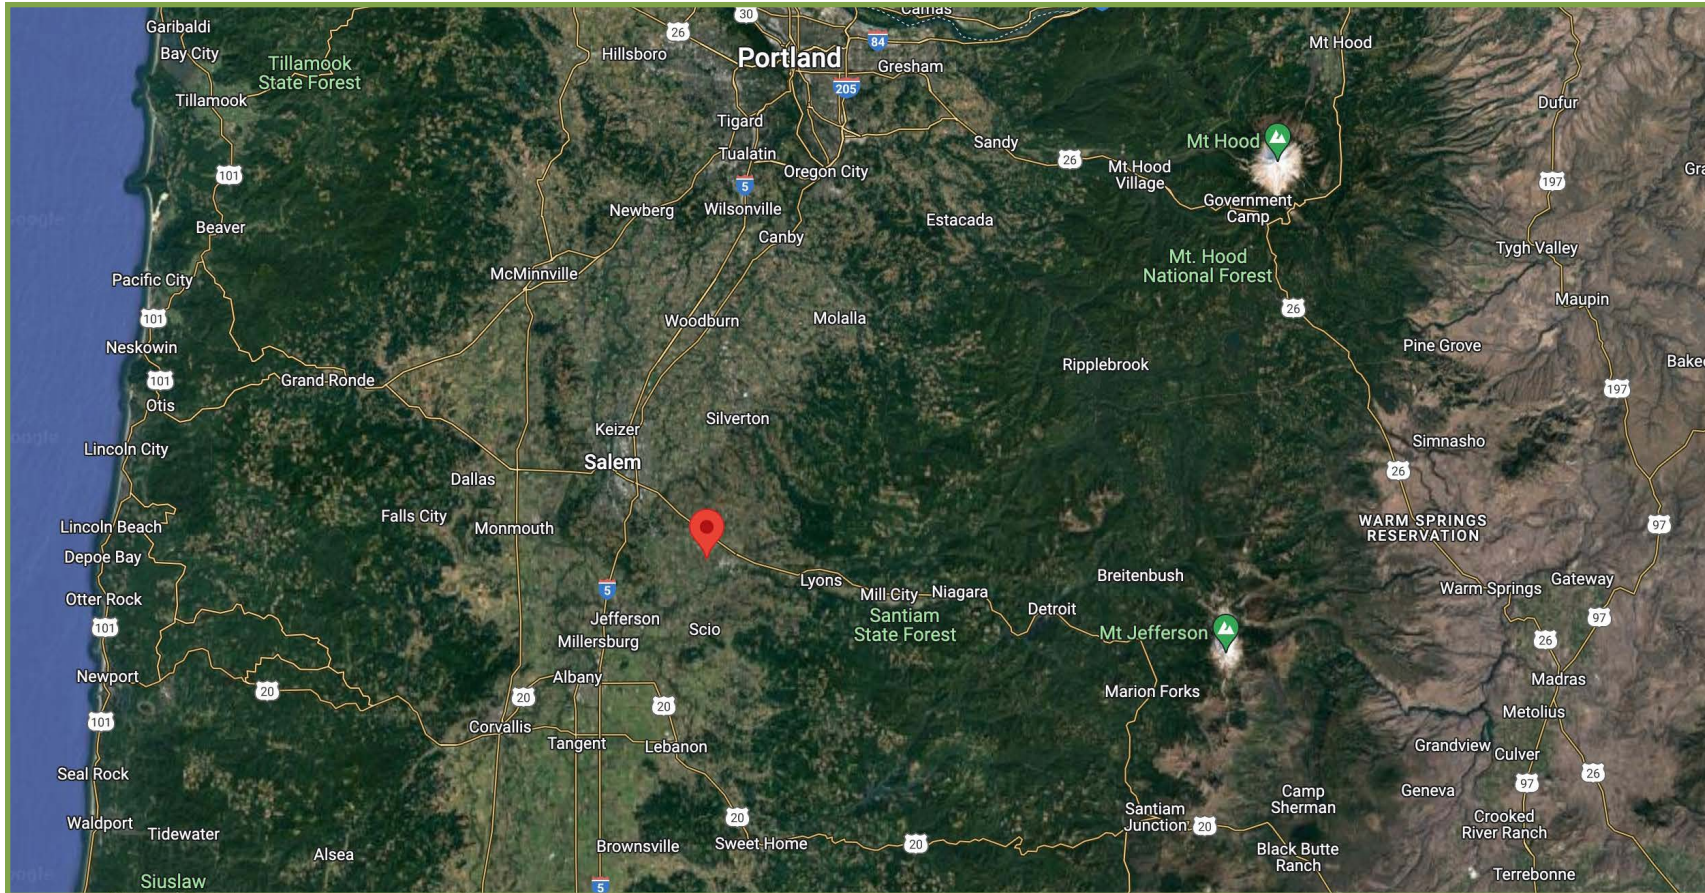

# Map

---

## Distances to Town

Salem - 25 minutes

Aumsville - 6 minutes