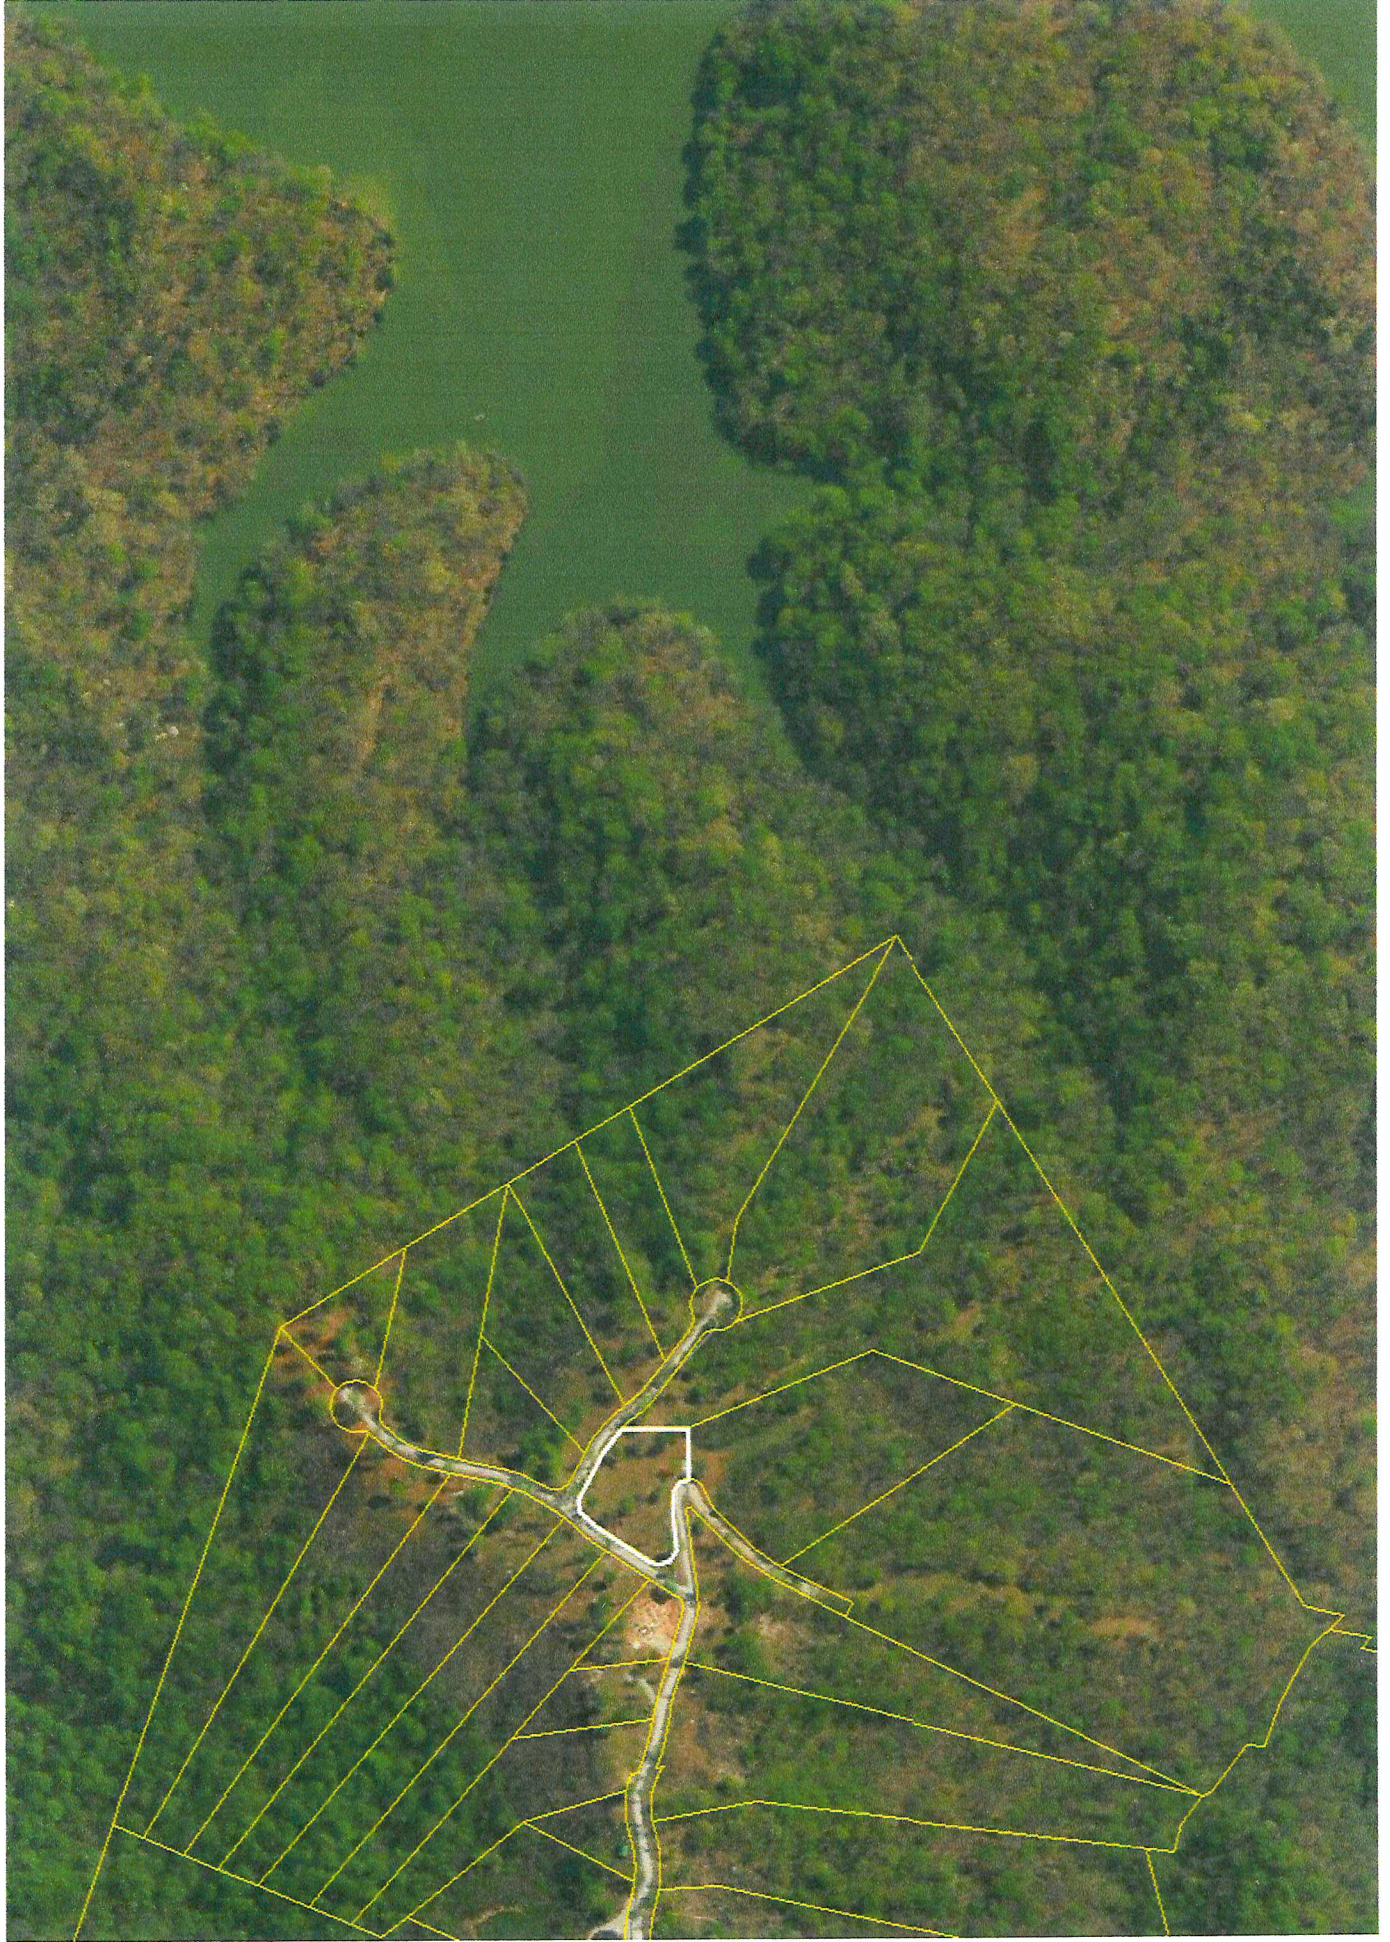

Debra Dodd
No. 1 Quality Realty
931-397-1660
debradodd@no1qualityrealty.com

Map for Parcel Address: Rock Fish Ln TN Parcel ID: 058N A.007.00

MLS Tax Suite^{TM}
Powered by CRIS Data