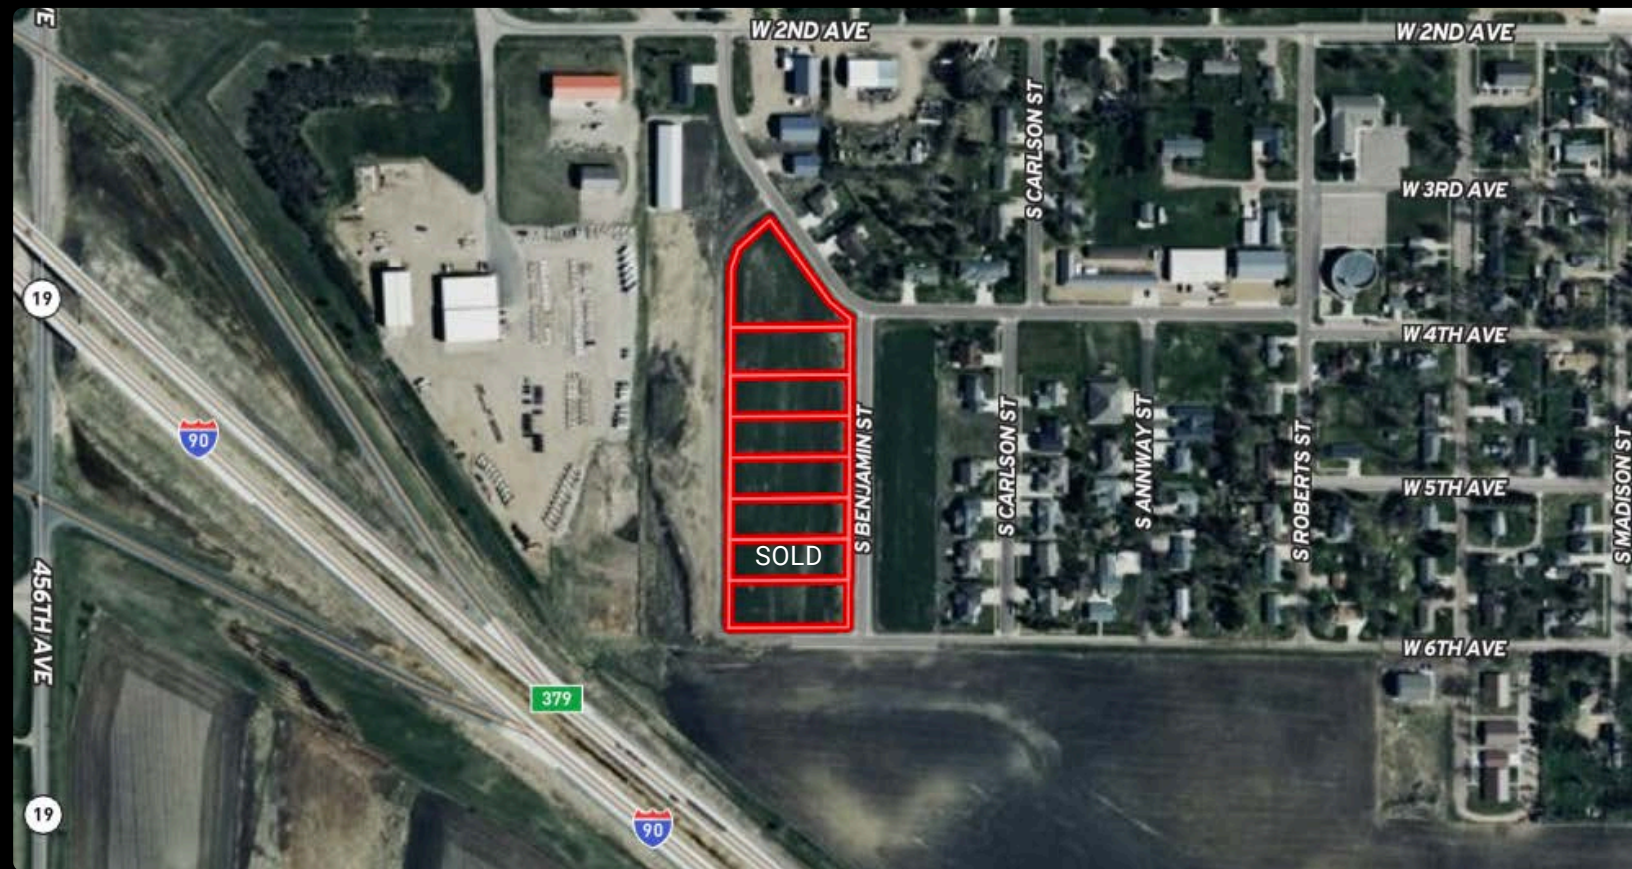

PROPERTY MAP

NEARBY ATTRACTIONS