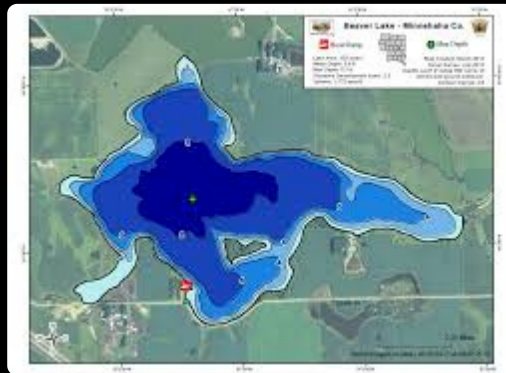

Licensed in South Dakota, Nebraska, and Minnesota.

MINNEHAHA COUNTY, SD

\$80,000 | 0.54-0.64± ACRES
\$100,000 | 0.87± ACRES

This extremely unique opportunity allows you to enjoy the best of both worlds: a beautiful home and a dedicated recreational or workshop space on the same property. These rare 0.54–0.87 acre lots are perfectly designed to accommodate a primary residence along with a large shed or shop that can be up to 2,400 sq.ft.

There are 7 lots remaining, offering a variety of options including walkout lots, garden lots, and slab-on-grade lots.

KEY FEATURES:

- Unique lots designed for a home and shop
- Build your dream home and dream shed
- Shed size - 40' x 60' or 2,400 sq. ft.
- Lot sizes from 0.55 to 0.8 acres
- All utilities included
- Excellent location just off I-90
- Only 20 miles to Sioux Falls

RECREATIONAL PURSUITS

- Hunting and Fishing Nearby
- Pressler Park in town
- Open Green Spaces throughout town
- Walking and Biking
- Youth Sports Complexes in town
- Gold Course Nearby

PROPERTY MAP

NEARBY ATTRACTIONS

CITY OF HUMBOLDT
1 mile

BEAVER LAKE
2 miles

BIG J'S ROADHOUSE
0.5 miles

Similar To

Similar To

LET'S TALK LAND

+1 605-214-2273

jamie.nielson@talltinesproperties.com