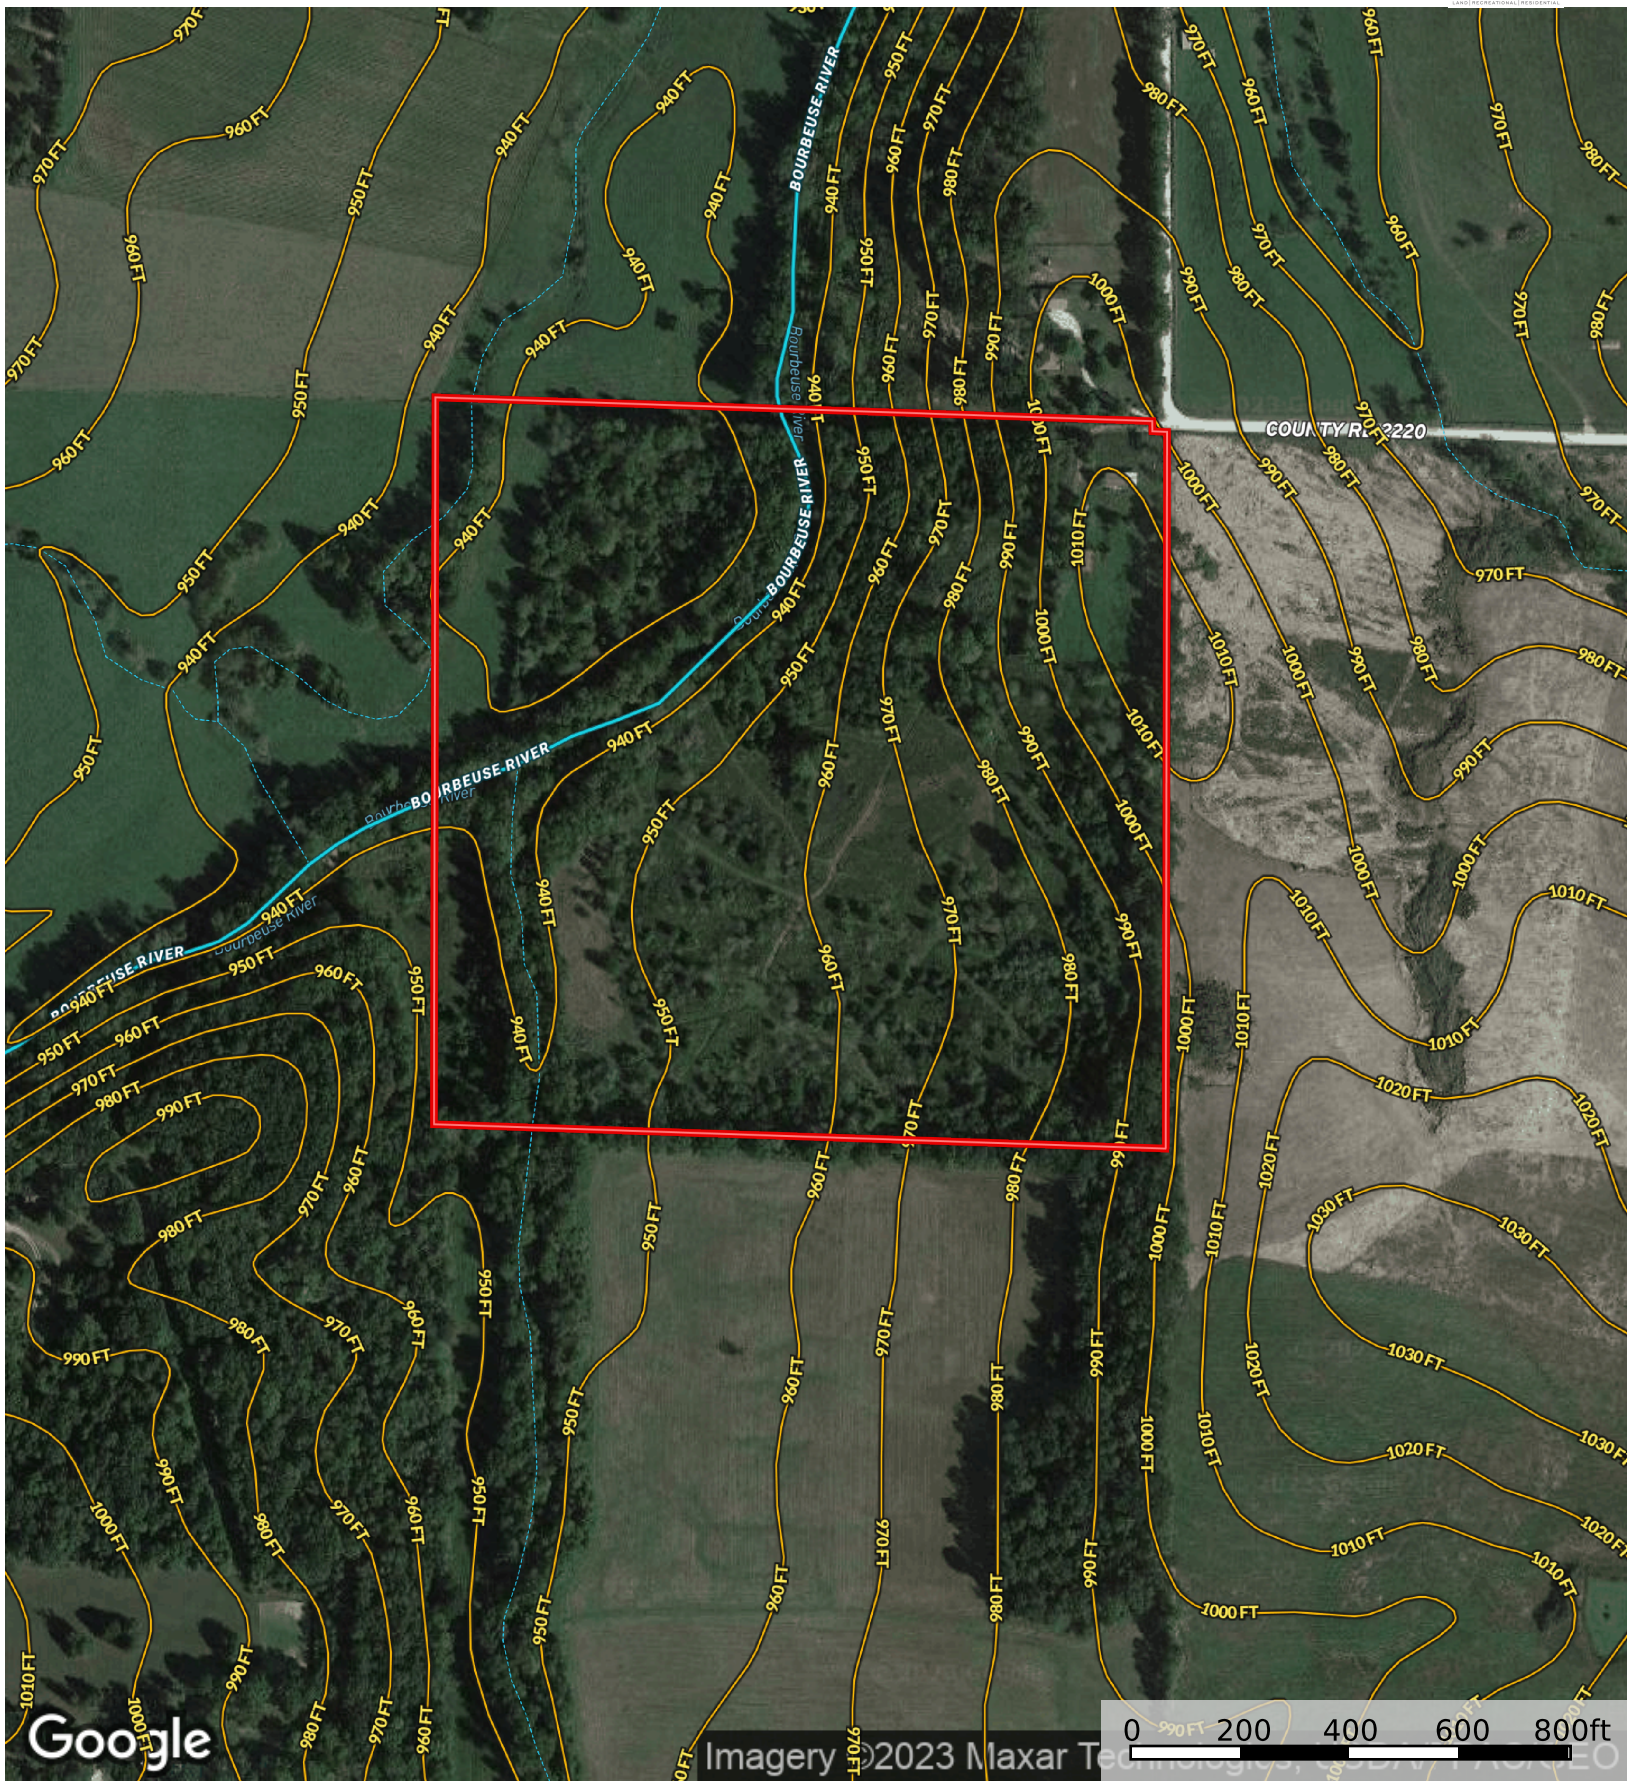

# Phelps 40

Phelps County, Missouri, 40 AC +/-

- Boundary
- Stream, Intermittent
- River/Creek
- Water Body