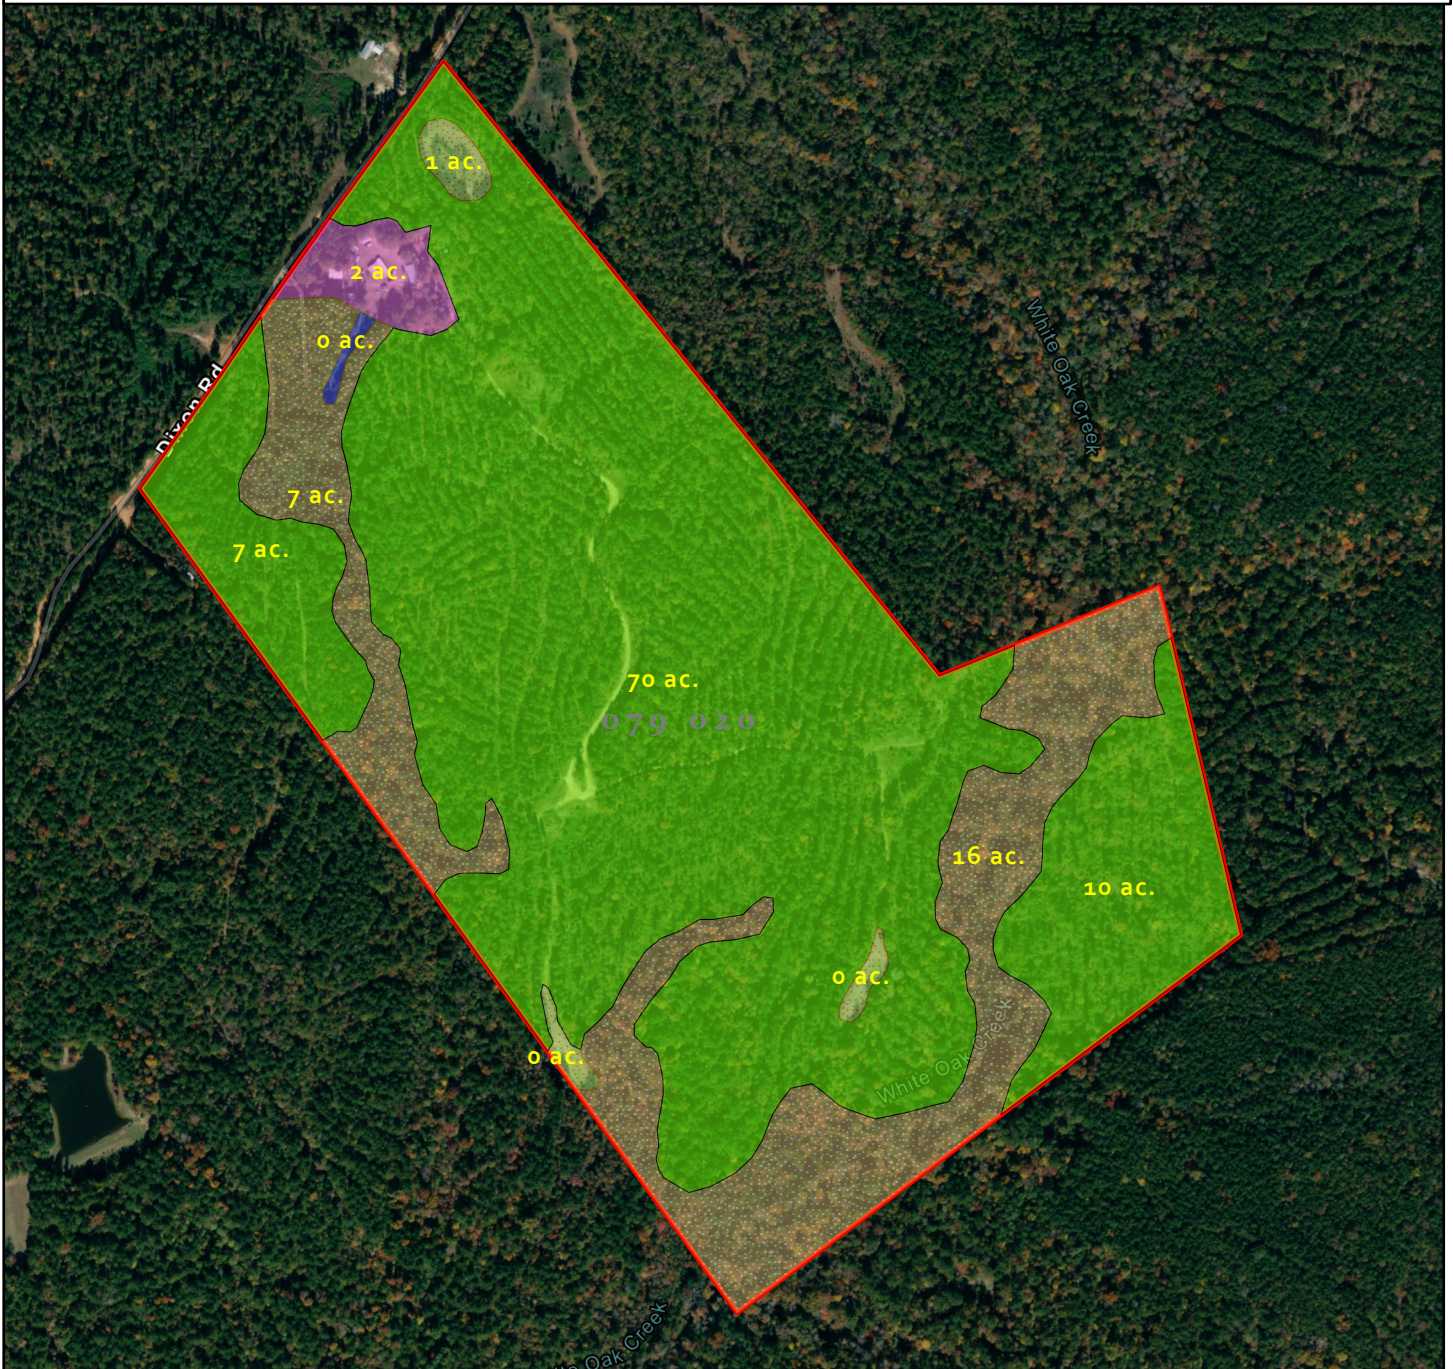

# Legend

## Stand Description

 2005 Planted Loblolly Pine

 Campsite

 Game Patch

 Hardwood Branch

 Shooting Range

 Subject Property

## Hancock County GA - 114 Acres

### Timber Stand Type

JACK R FRANKHOUSER, ALC  
REALTOR/FORESTER  
ACCREDITED LAND CONSULTANT  
912-678-5920 | GH.LAND.COM

2024

Coordinate System: WGS 1984 Web Mercator Auxiliary Sphere Center: 83.0765°W 33.1154°N