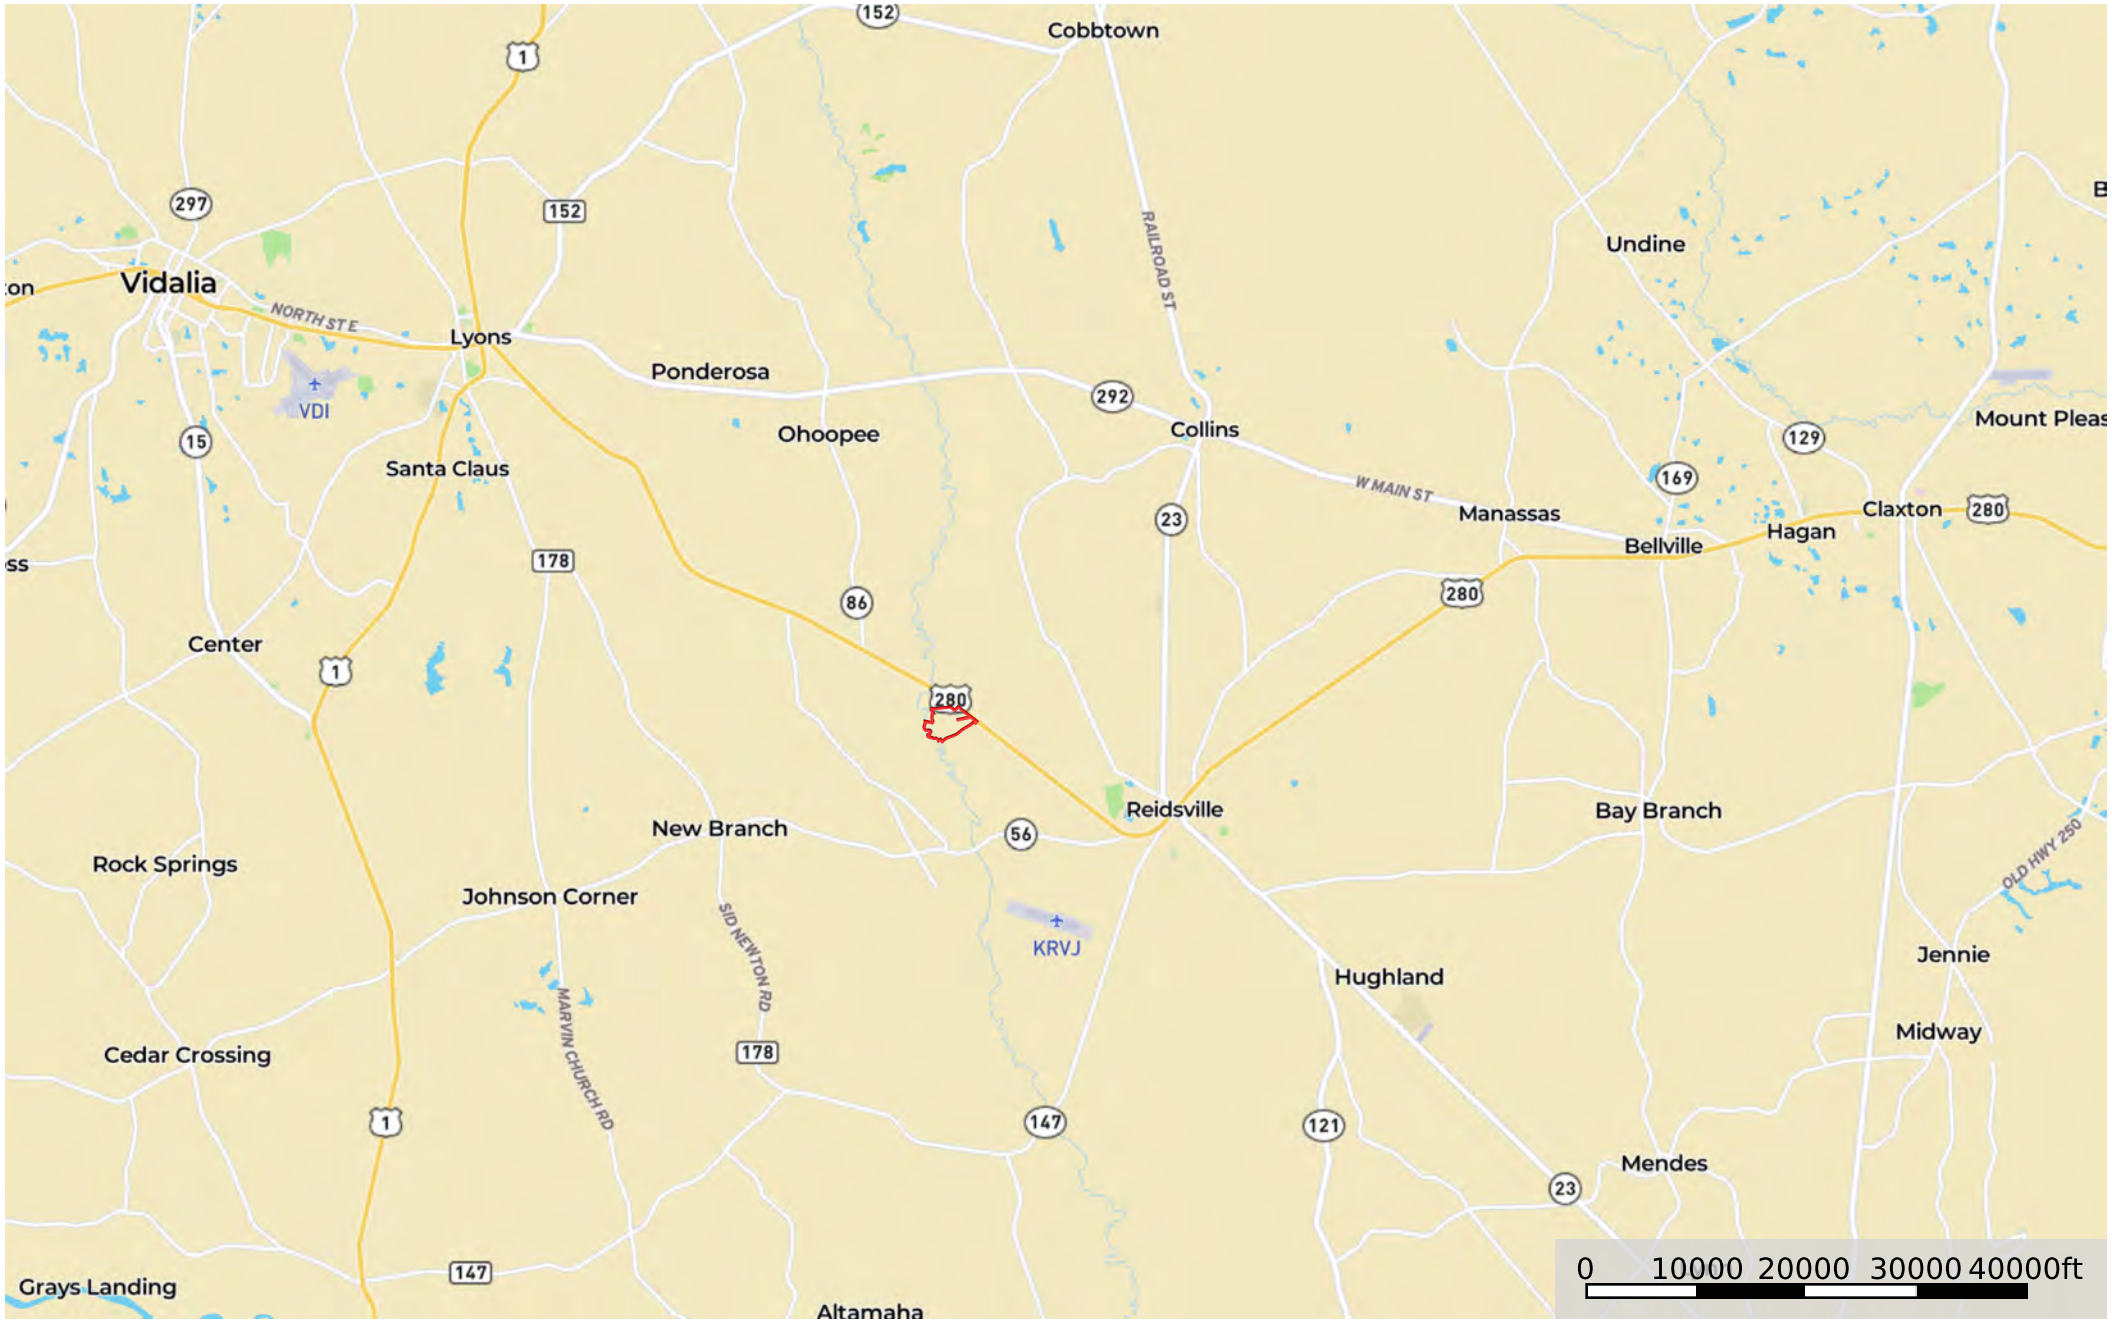

# 196+/- acs Hwy 280 W & James B Toler Rd.

Tattnall County, Georgia, AC +/-

Boundary