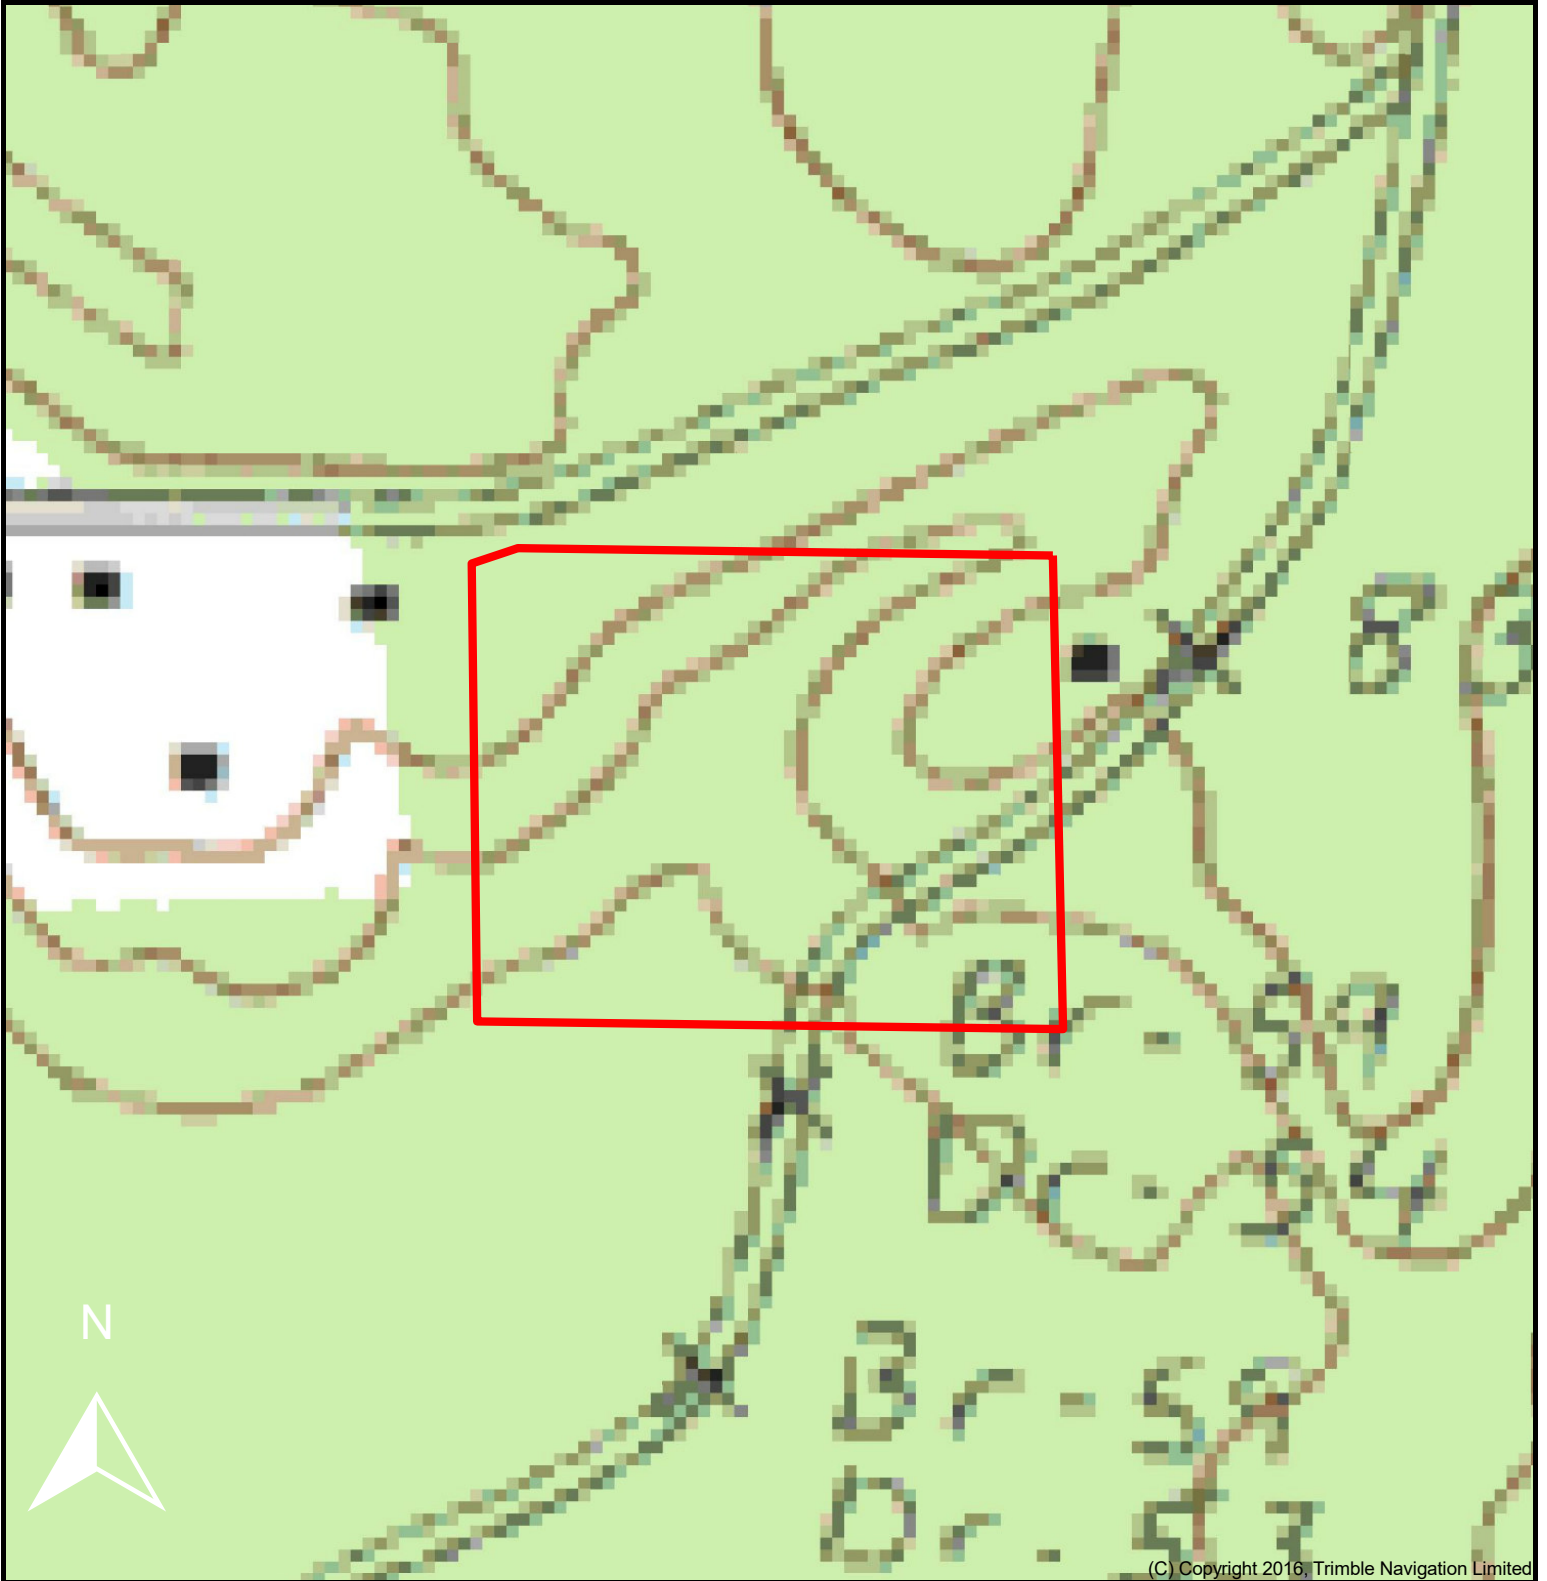

Grapevine Hollow Tract
6.81 Acres
LaSalle Parish, LA

Kevin Daugherty
Cell: 318-312-1240
kevin@forestland.com
www.forestland.com

(C) Copyright 2016, Trimble Navigation Limited

DISCLAIMER: The information contained herein is as obtained by this broker from sellers, owners, or other sources. This information is considered reliable, neither this broker nor owners make any guarantee, warranty or representation as to correctness of any data or descriptions and the accuracy of such statements. The correctness and / or accuracy of any and all statements should be determined through independent investigation made by the prospective purchaser. Readers are urged to form their own independent conclusions and evaluations in consultation with legal counsel, accountants, and/or investment advisors concerning and all material contained herein.