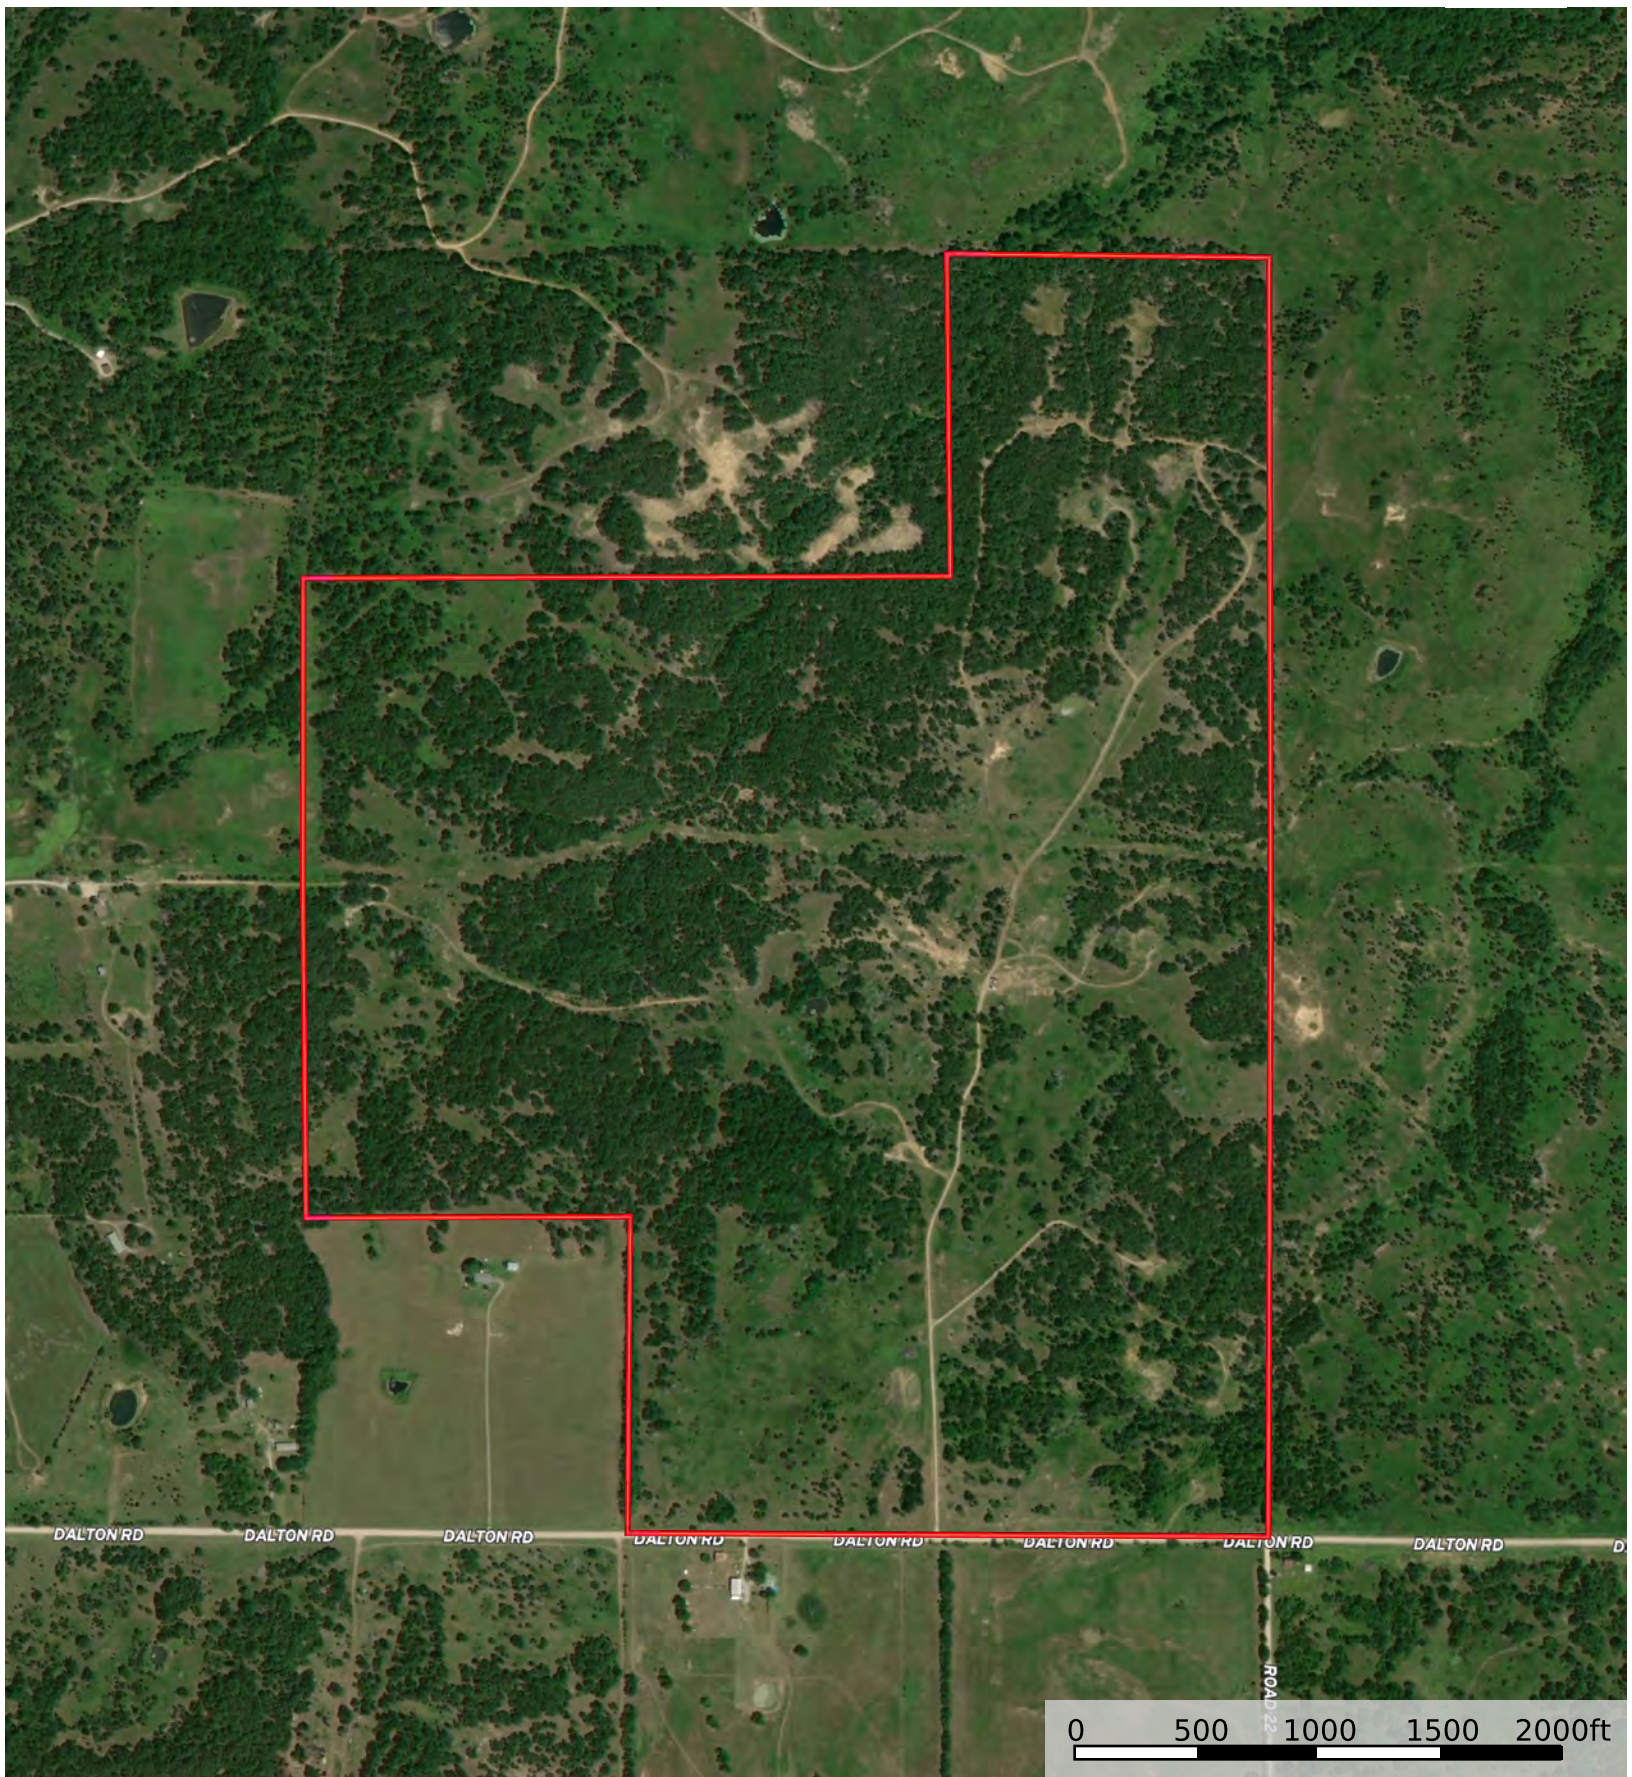

360 Acres Chautauqua County KS

Kansas, AC +/-

 Boundary

Sam Voss

 The information contained herein was obtained from sources deemed to be reliable. Land id™ Services makes no warranties or guarantees as to the completeness or accuracy thereof.