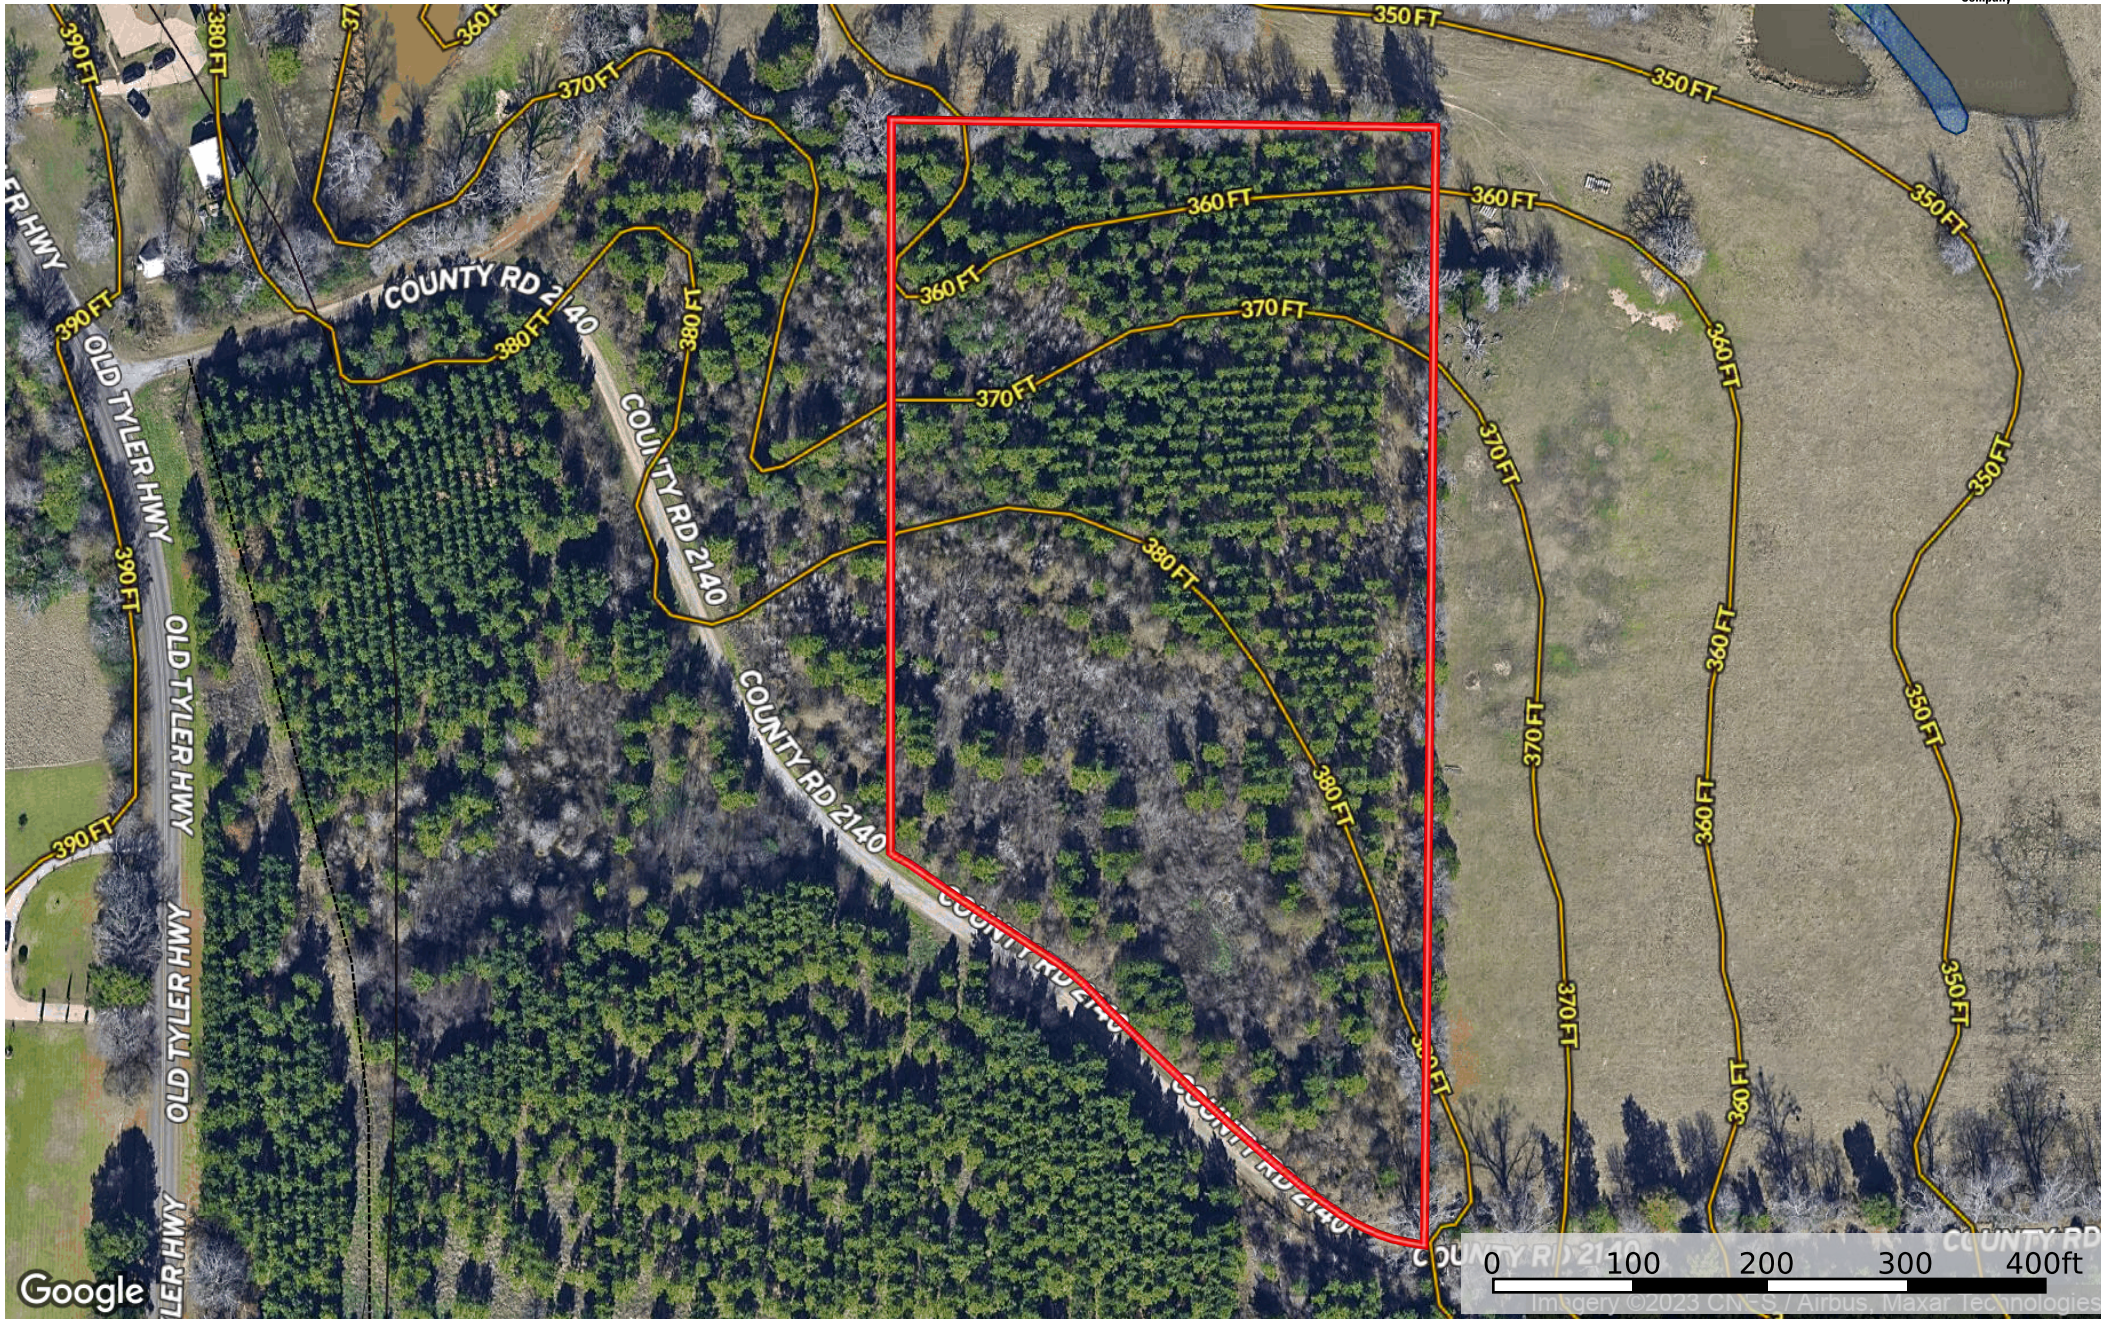

# Small Acreage 7 ac Land for Sale Whitehouse TX

Smith County, Texas, AC +/-

..... Transmission Line	Boundary	100 Year Floodplain	500 Year Floodplain	Floodway	Special	Unmapped/ Not Included	Wetlands	Riparian	Stream, Intermittent	River/Creek	Water Body	Crude Oil	Natural Gas
----- Other	Water Wells	NOT AVAILABLE	Voltage 0 - 99 KV	Voltage 100 - 161 KV	Voltage 220 - 287 KV	Voltage 345 KV	Voltage 500 KV						