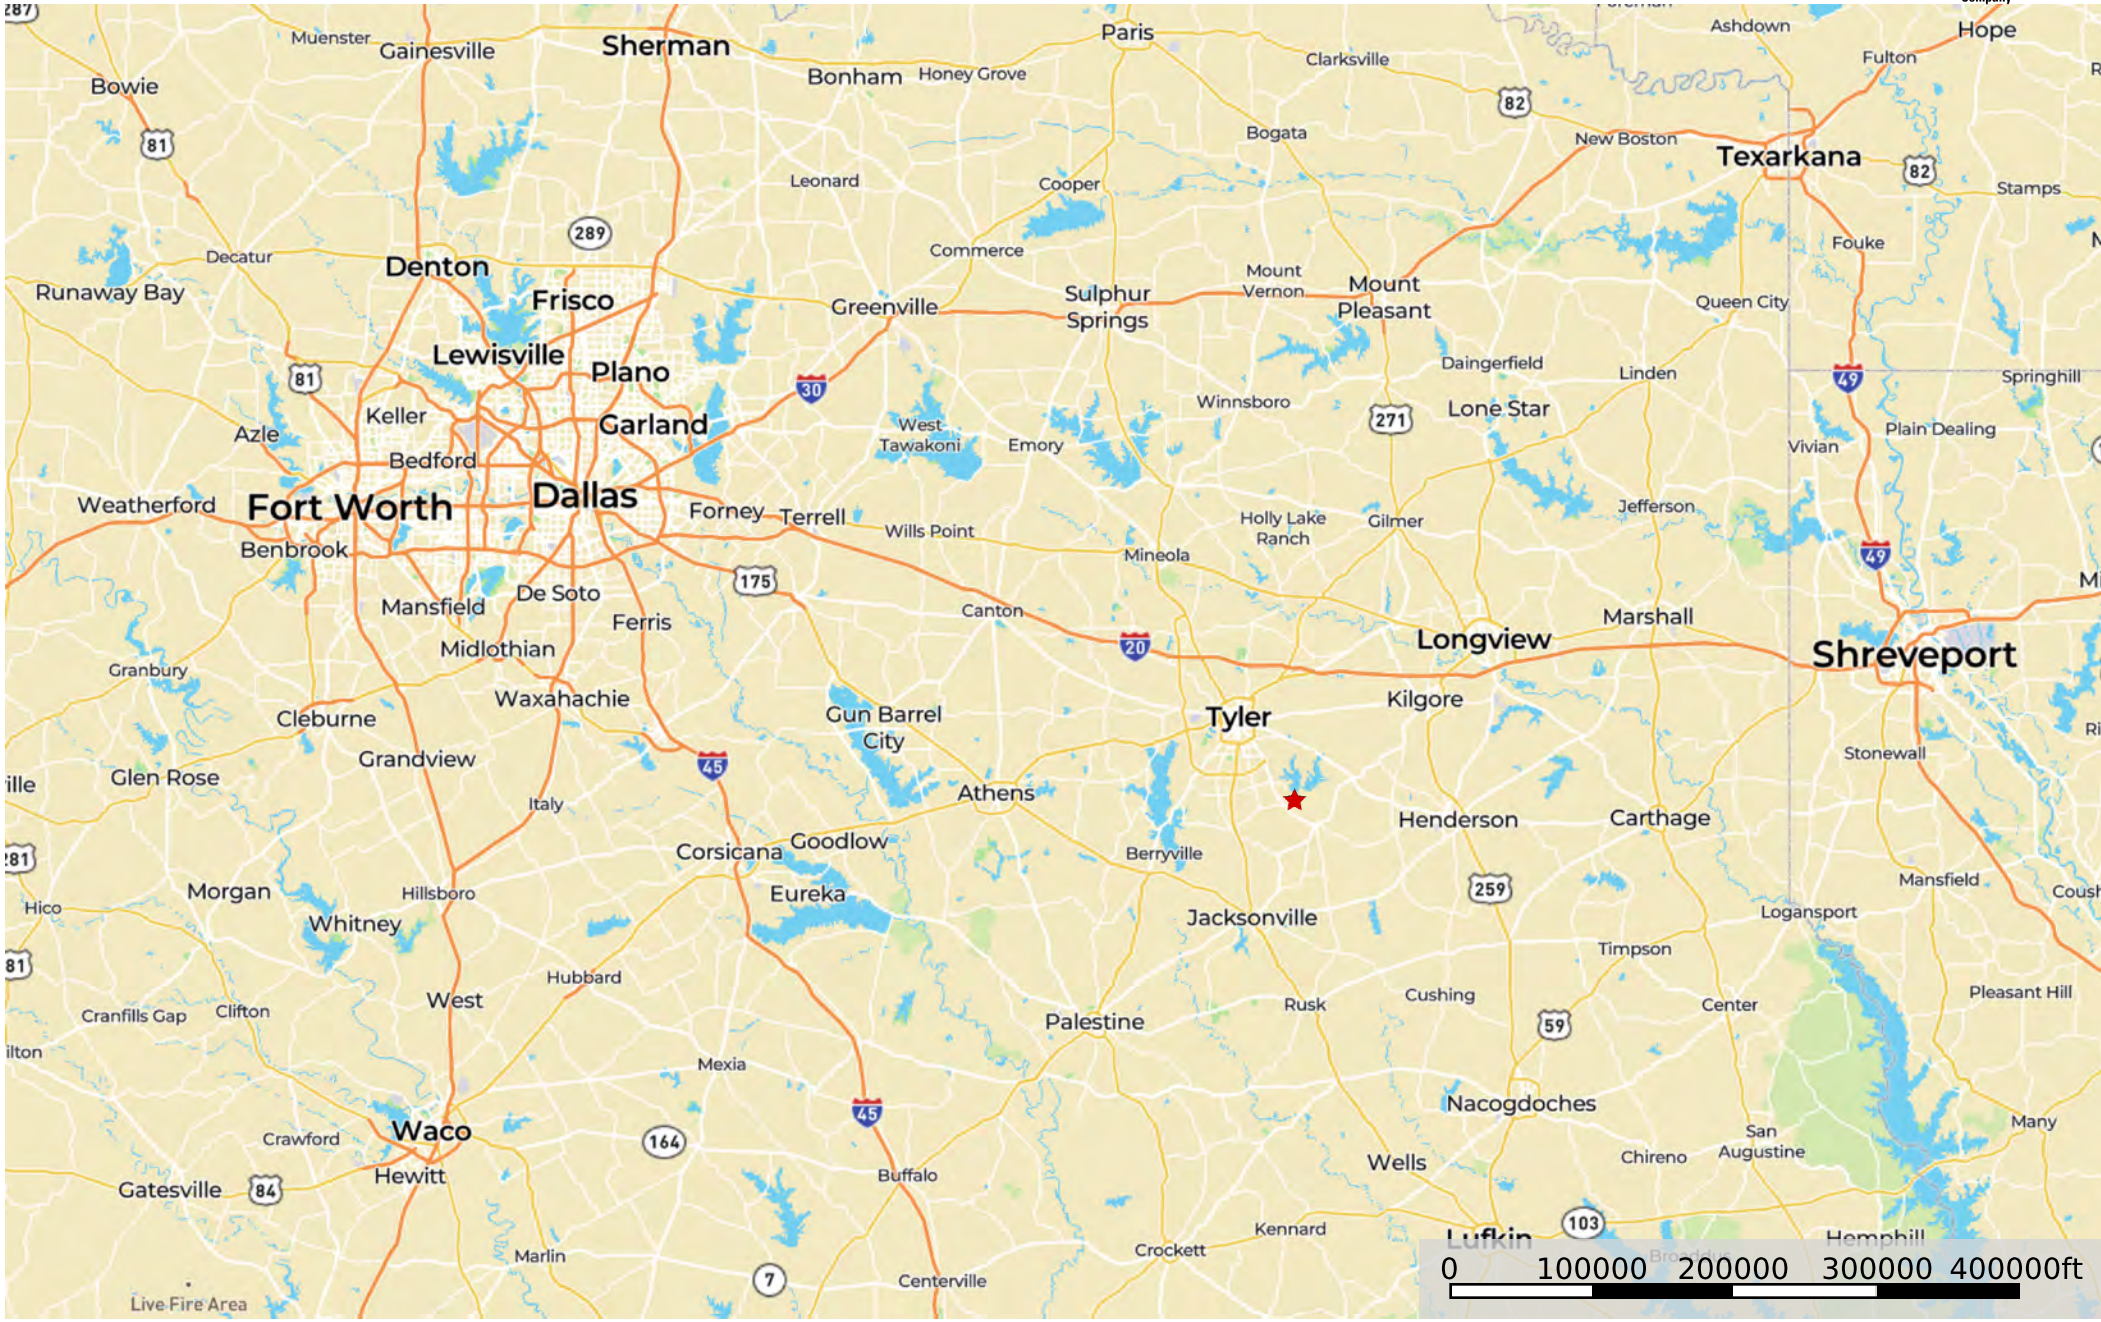

Small Acreage 7 ac Land for Sale Whitehouse TX

Smith County, Texas, AC +/-

★ Star 1 Transmission Line ▭ Boundary