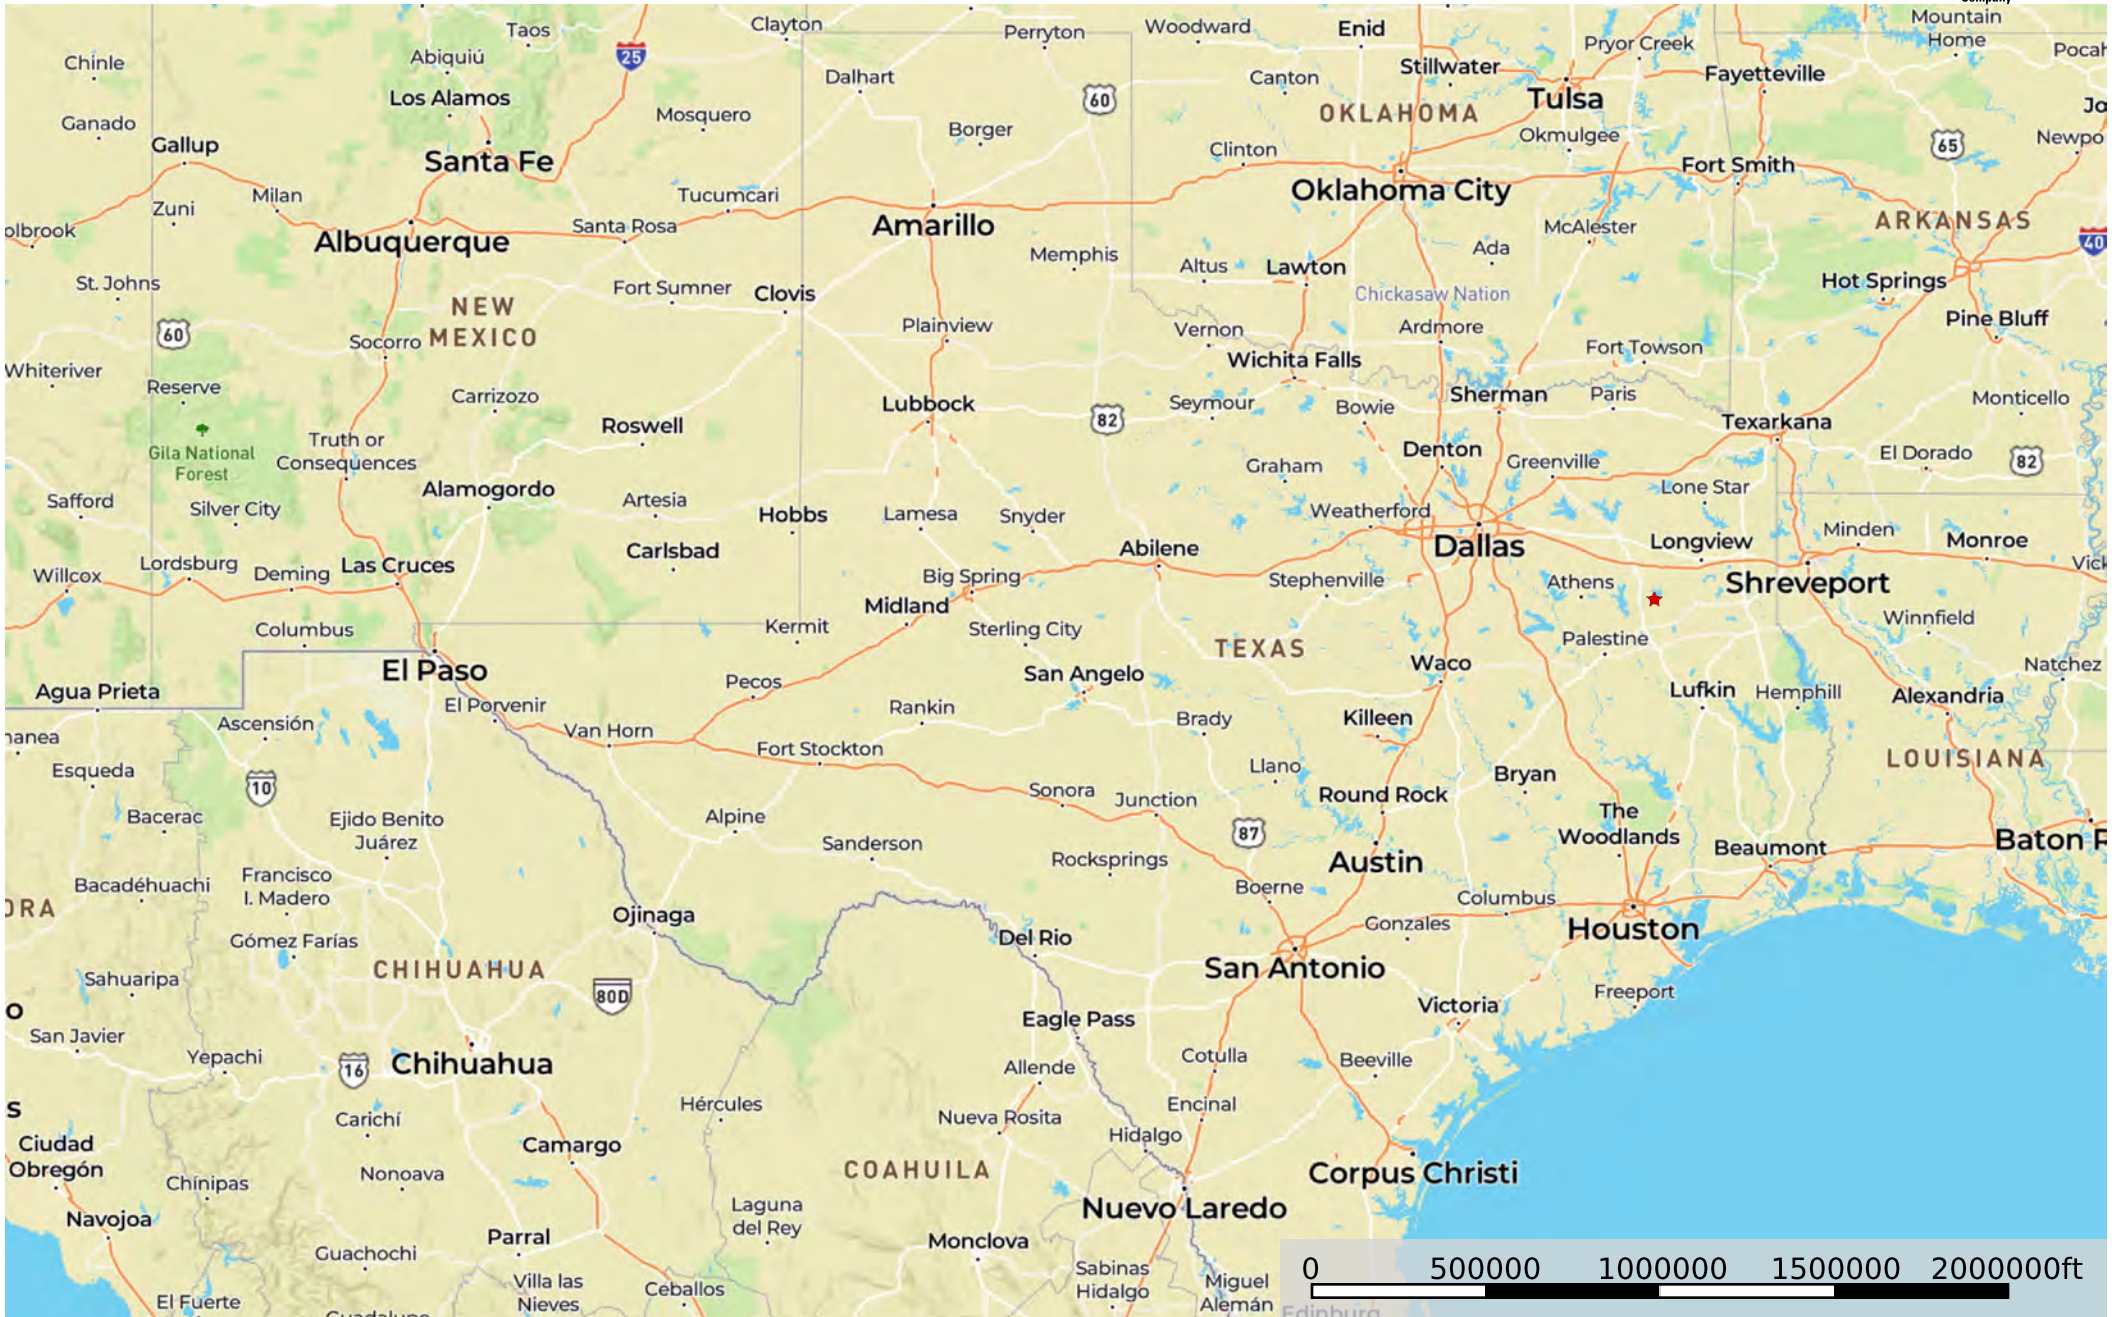

Small Acreage 7 ac Land for Sale Whitehouse TX

Smith County, Texas, AC +/-

★ Star 1
..... Transmission Line
▭ Boundary