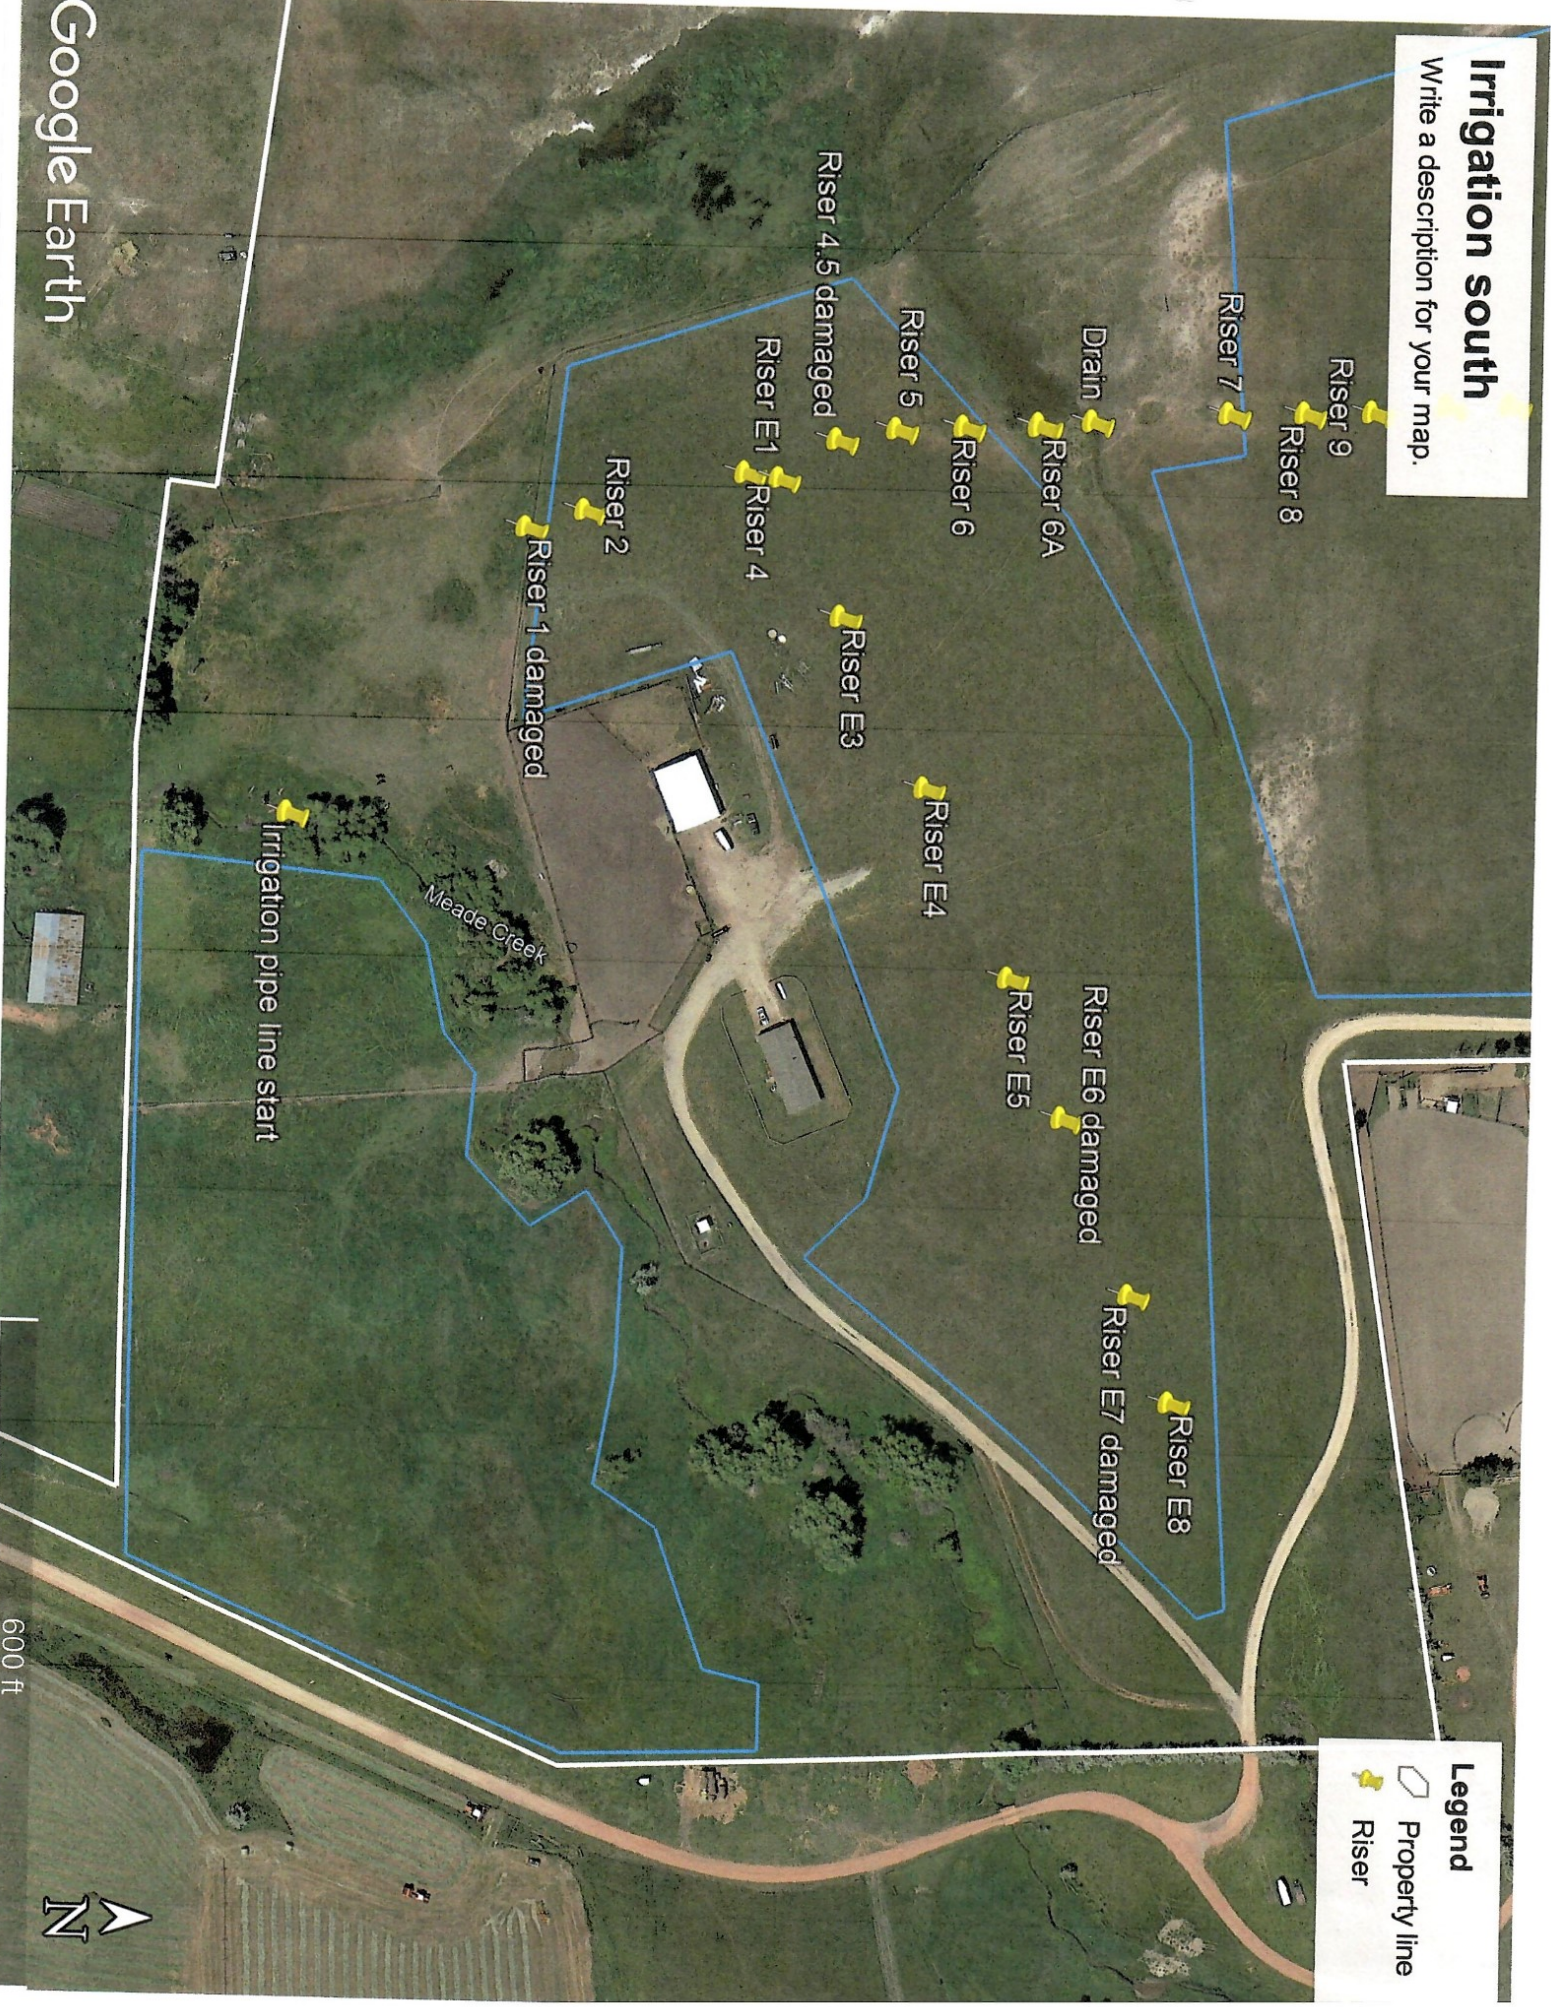

Irrigation south

Write a description for your map.

Legend

- Property line
- Riser

Irrigation north

Write a description for your map.

ARV TW2 Riser TW32

Riser TW30 Riser TW27

Riser TW28

Riser TW25

Riser TW19

Riser TW17

Riser TW16 damaged extension

Riser TW15

Riser TW14

Riser TW11 extension

Riser 9

Riser 8

Riser 7

Drain

Riser E7 damaged

Riser E6 damaged

Riser E8

Legend

- Property line
- Riser

1000 ft

N