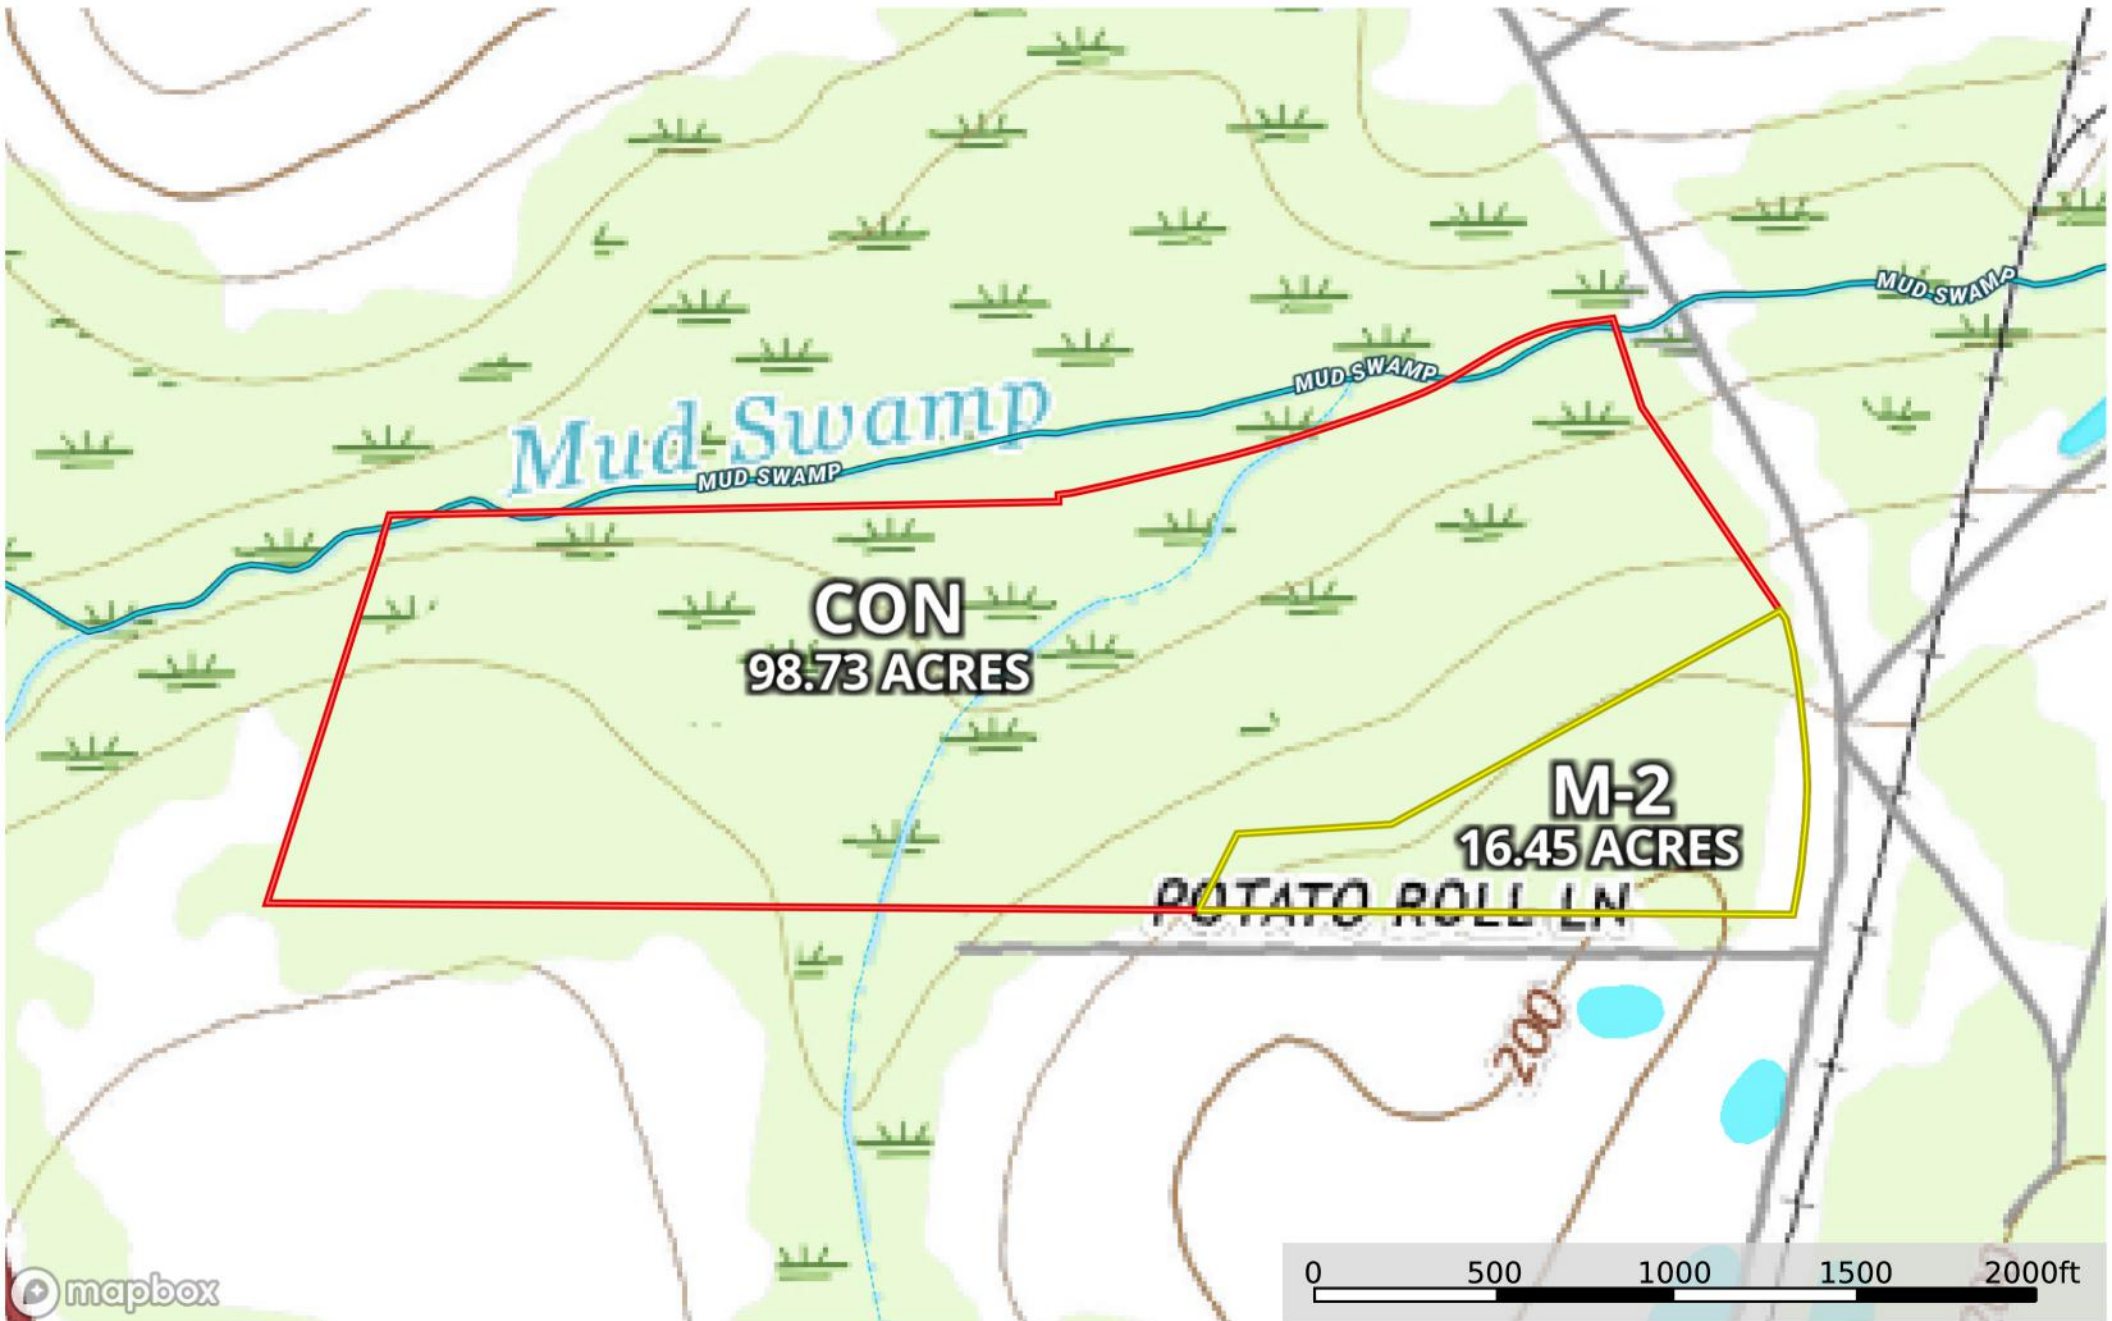

1776 Old Clyattville Road - Topography Map (with Zoning)

Lowndes County, Georgia, 115.18 AC +/-

- Boundary
- Boundary
- Stream, Intermittent
- River/Creek
- Water Body