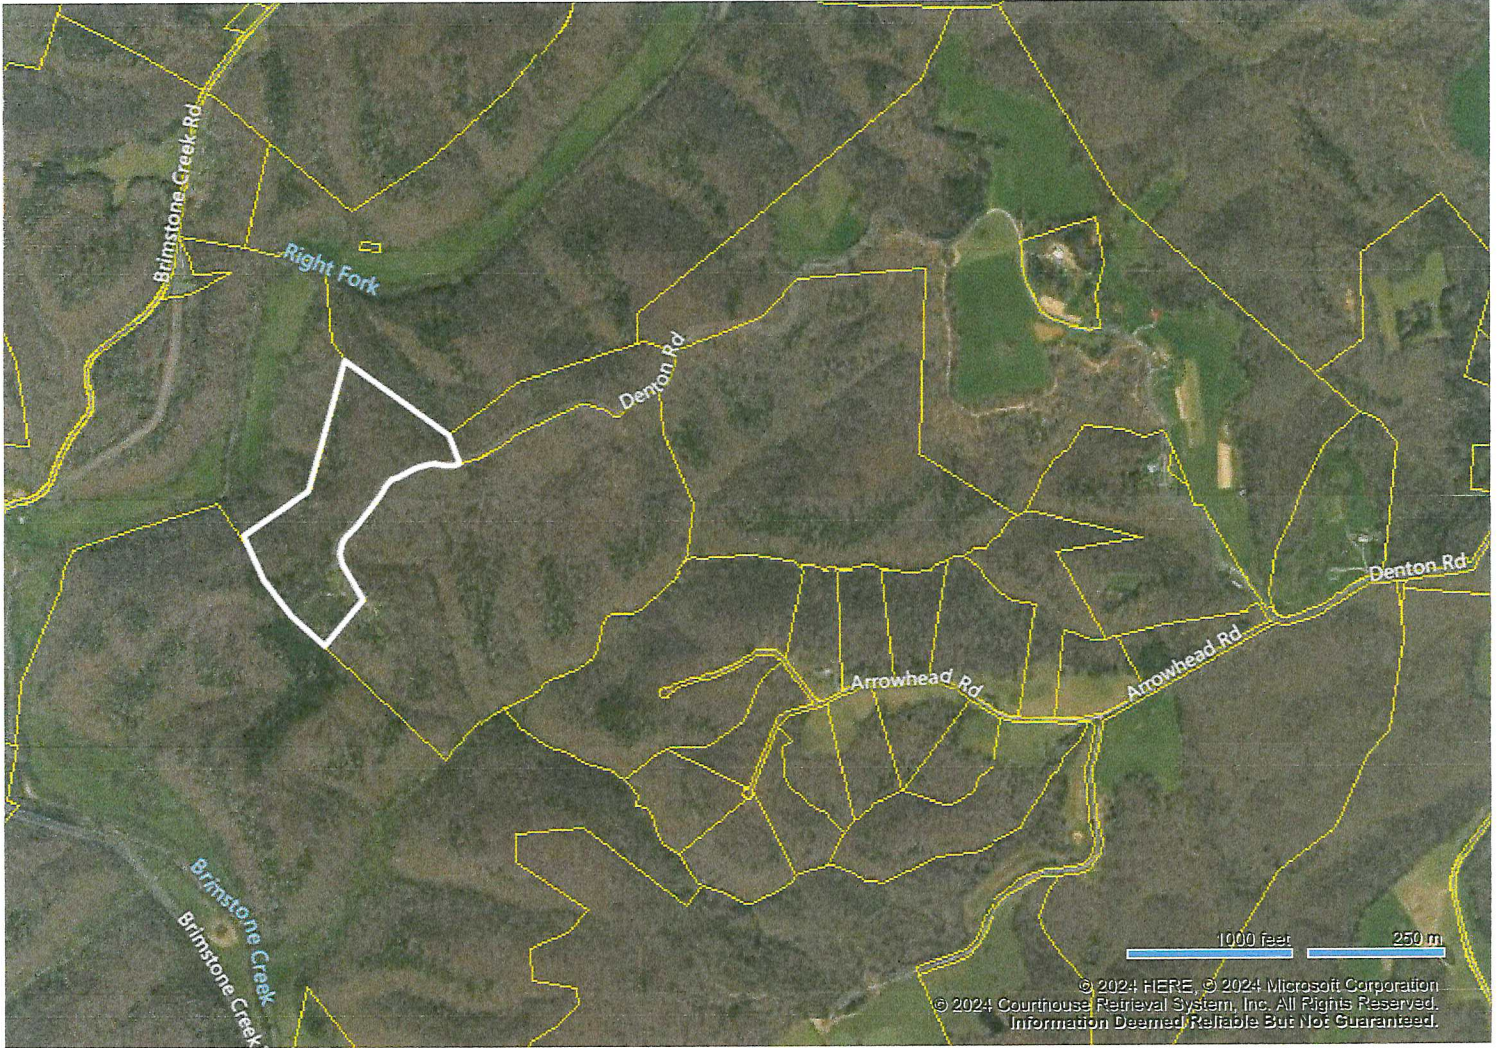

Debra Dodd
No. 1 Quality Realty
931-397-1660
debradodd@no1qualityrealty.com

Map for Parcel Address: Denton Rd TN Parcel ID: 053 006.01

© 2024 Courthouse Retrieval System, Inc. All Rights Reserved.
Information Deemed Reliable But Not Guaranteed.