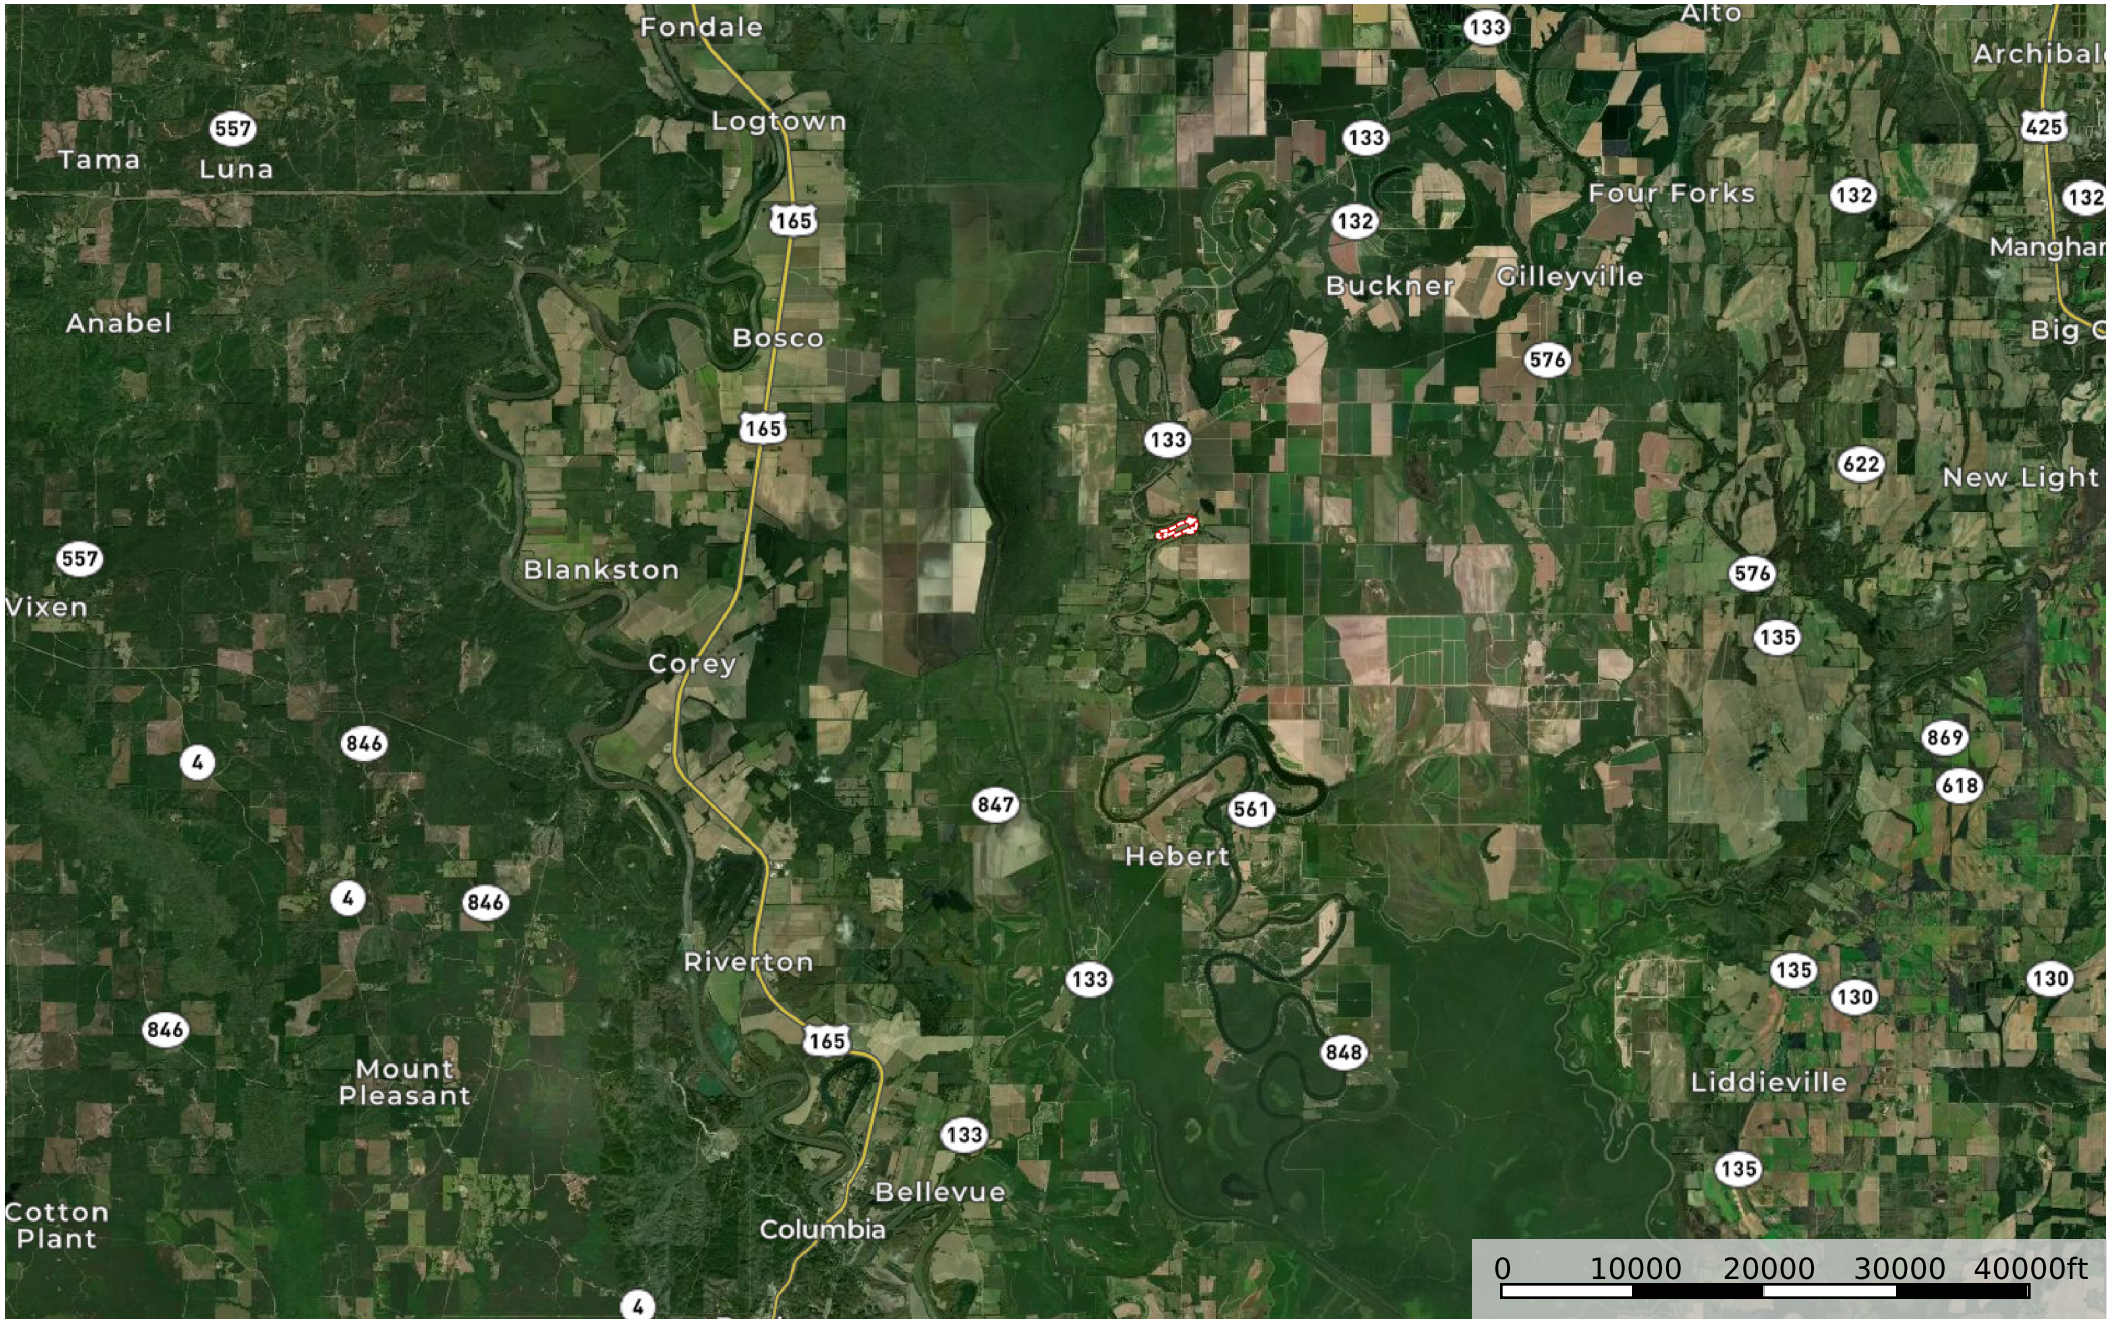

LA - Caldwell McClanahan 38.5 ac +/-
Caldwell Parish, Louisiana, 38.5 AC +/-

Boundary